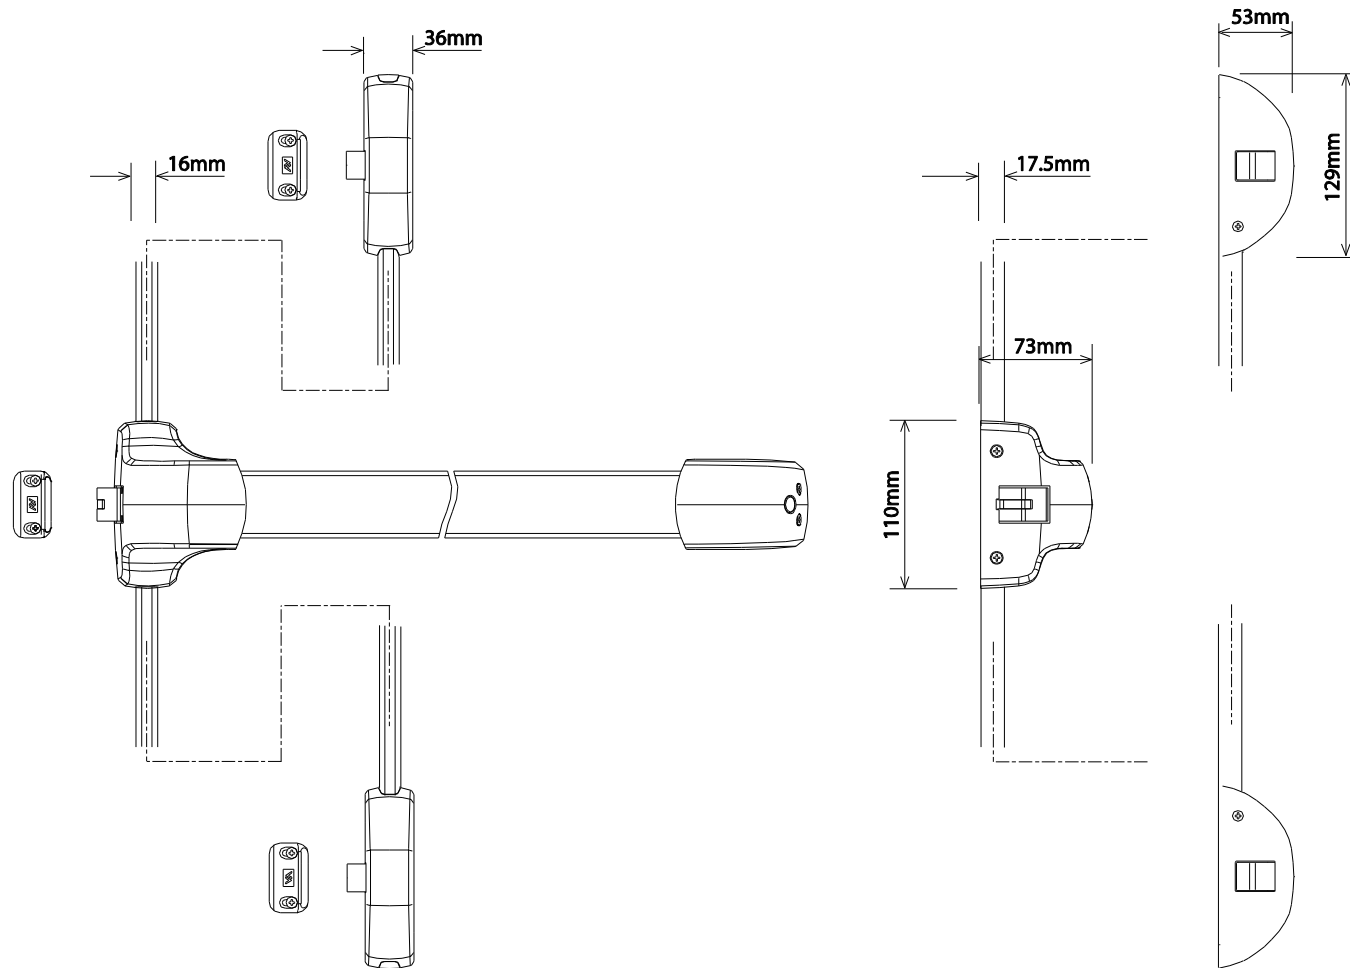

Securefast

(Dimensions in mm)

Securefast Touch Bar Exit Hardware – Touch Bar with Three Horizontal Pullmans