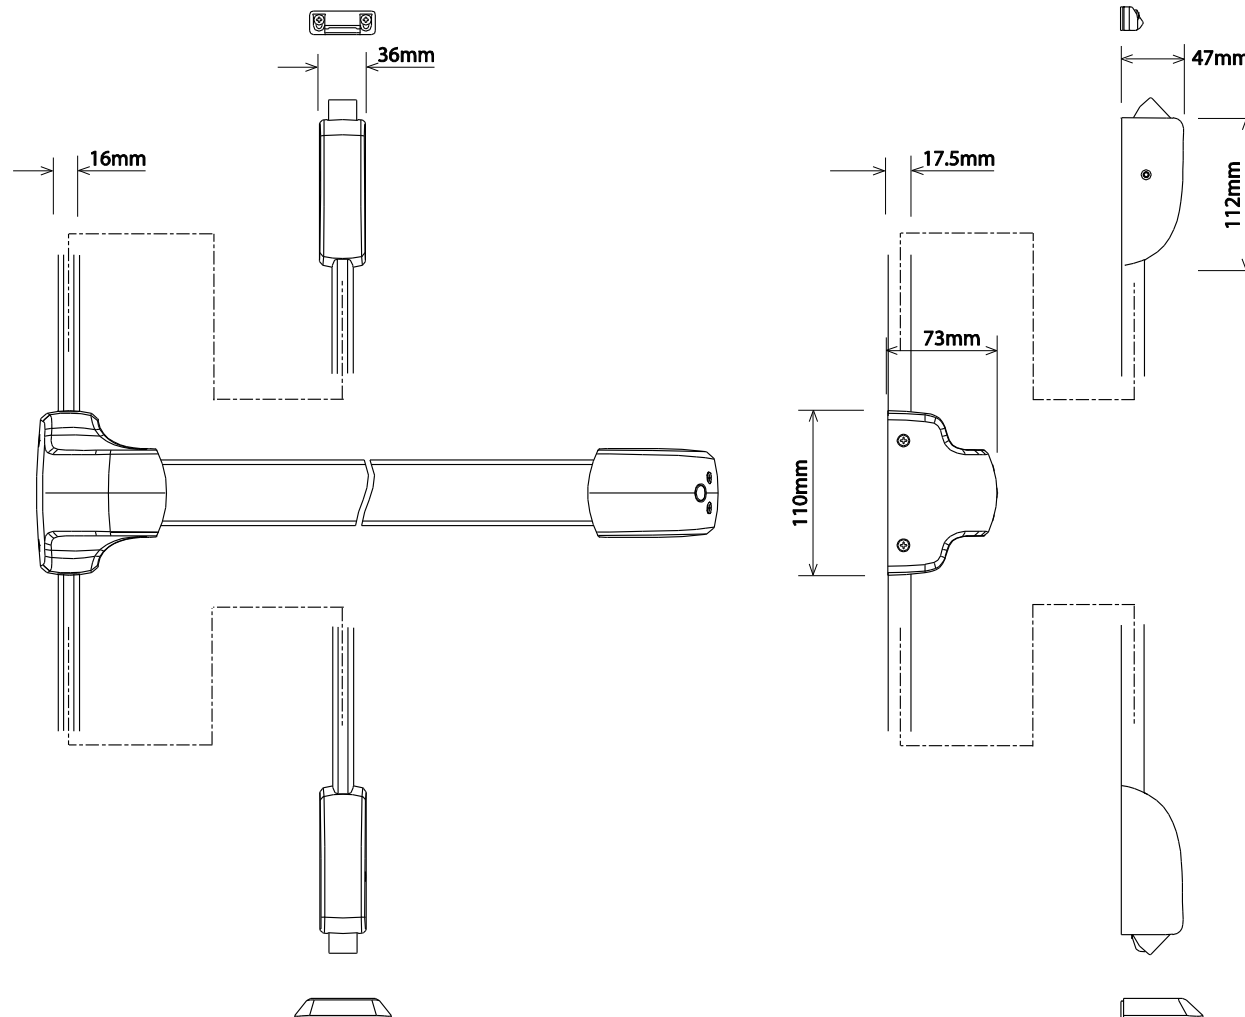

Securefast

(Dimension in mm)

Securefast Touch Bar Exit Hardware – Touch Bar with Two Vertical Pullmans