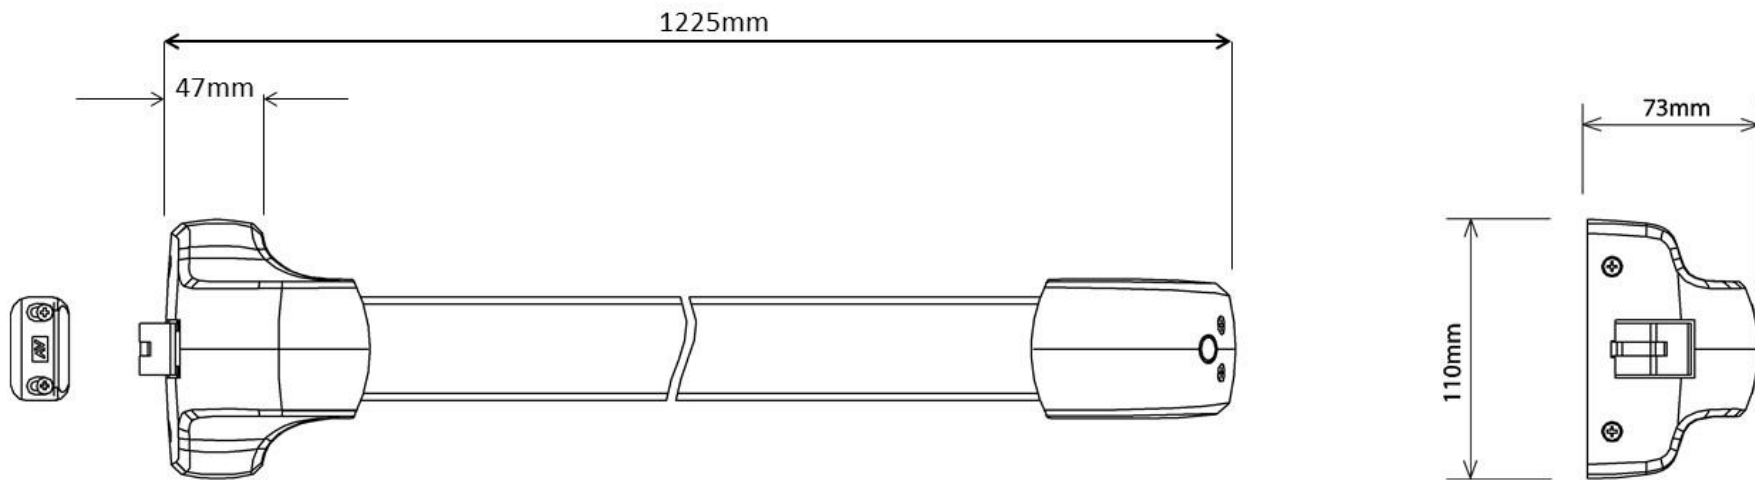

Securefast

(Dimension in mm)

Securefast Touch Bar Exit Hardware – Touch Bar Latch