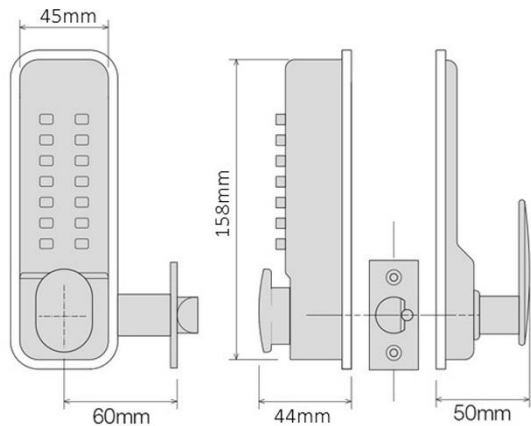

Easy Code Change Mechanical Digital Locks

SBL320/S

The 'Easy Code Change' range Mechanical Digital Locks are ideal for when a code is needed to be changed on a regular basis or for having the same code set on a number of different locks.

Features & Benefits

- Non-handed
- Supplied with 60mm backset deadlocking latch
- Salt spray tested for 240 hours to EN1670
- Latch performance tested to EN12209
- Internal unit provides egress by a large turn knob
- Suitable for timber doors 35 – 65mm thick
- Compact and robust zinc die cast body
- Supplied with black neoprene seal
- SBL315 and SBL320 are available fire rated for 30min and 60 min timber doors
- Available in Satin Chrome and Brass finish