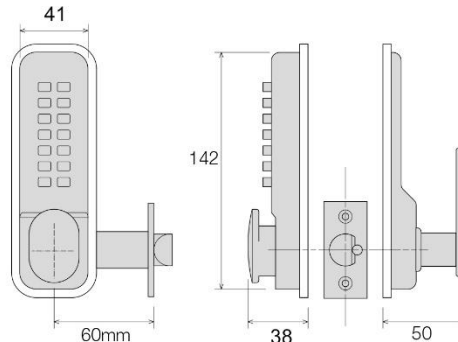

Features & Benefits

- Non-handed
- Supplied with 60mm backset deadlocking latch
- Salt spray tested for 240 hours to EN1670
- Latch performance tested to EN12209
- Internal unit provides egress by a large turn knob
- Suitable for timber doors 35 – 65mm thick
- Compact and robust zinc die cast body
- Supplied with black neoprene seal
- SBL315 and SBL320 are available fire rated for 30min and 60 min timber doors
- Available in Satin Chrome and Brass finish