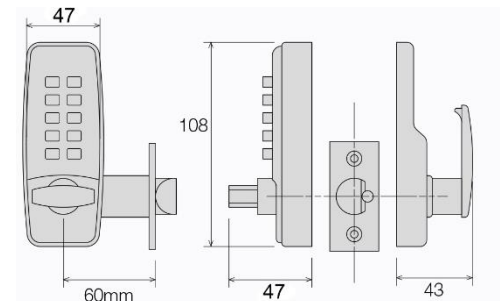

The code is simply changed by pushing and turning the button on the back of the unit for the corresponding digit to make a code. These Mechanical Digital Locks are supplied with no code set allowing the user to put in the code of their choice.

Features & Benefits

- Non-handed
- Supplied with 60mm backset deadlocking latch
- Salt spray tested for 240 hours to EN1670
- Latch performance tested to EN12209
- Internal unit provides egress by a large turn knob
- Suitable for timber doors 35 – 65mm thick
- Compact and robust zinc die cast body
- Supplied with black neoprene seal
- SBL315 and SBL320 are available fire rated for 30min and 60 min timber doors
- Available in Satin Chrome and Brass finish