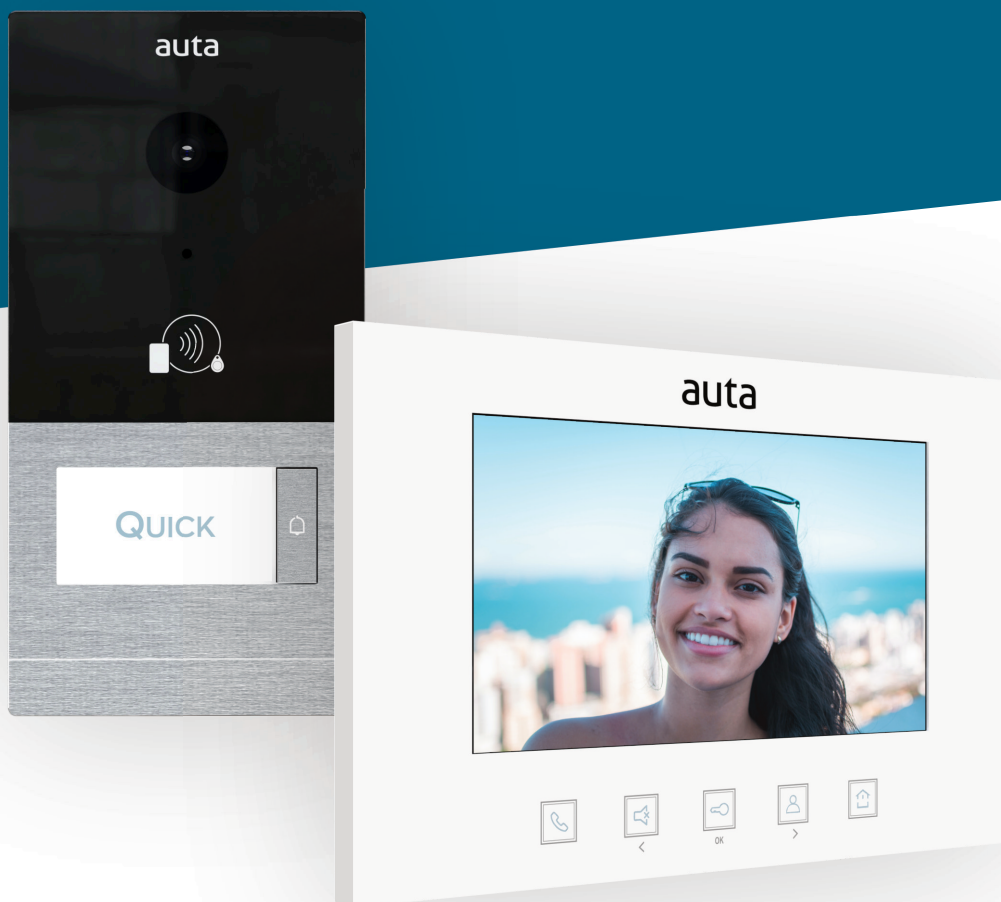

Audio and Video door entry systems

KIT 2W

QUICK

technology and minimalism

With the new Quick 2W Auta system it combines simplicity and high performance in the same device. Thanks to the ease of installation using 2 wires without polarity and the quality of materials, such as aluminum and glass, Quick becomes the best ally to provide your home with elegance and technology.

- > 2 wire system without polarity
- > Tactile and accessible system
- > MiFare proximity access control
- > Intercom system
- > Multiple high-tech features

kit QUICK Components

MONITOR QUICK 2W

simplicity and harmony

7" screen with touch technology

Thanks to its size and the latest generation 2H technology, the user will enjoy more vivid colors and sharper images.

Full DUPLEX audio

It allows you to maintain a clear conversation even in the noisiest environments.

INTERCOM system

It allows intercommunication between points in the same home if there is more than one Quick 2W monitor.

Surface mount

Compatible with universal mechanism boxes.

speaker

Touch system
multi-function