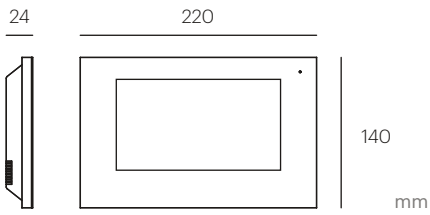

kit QUICK Components

MONITOR QUICK 2W

simplicity and harmony

7" screen with touch technology

Thanks to its size and the latest generation 2H technology, the user will enjoy more vivid colors and sharper images.

Full DUPLEX audio

It allows you to maintain a clear conversation even in the noisiest environments.

INTERCOM system

It allows intercommunication between points in the same home if there is more than one Quick 2W monitor.

Surface mount

Compatible with universal mechanism boxes.

speaker

Touch system
multi-function

microphone