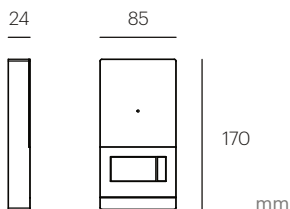

It incorporates an access reader with MiFare technology at 13,56 Mhz.

Surface mount

Allows mounting on any surface quickly and easily.

microphone

proximity reader

card holder with smart lightning

speaker

And also