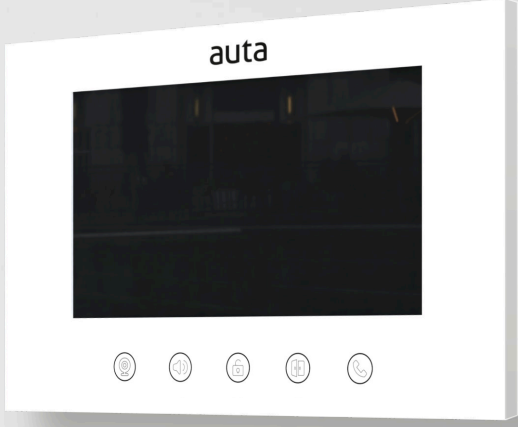

kit
QUICK
Components

MONITOR
QUICK 2W Wi-Fi

simplicity and harmony

7" touch screen

Thanks to its size and the latest generation 2H technology, the user will enjoy more vivid colors and sharper images.

Full DUPLEX audio

It allows you to maintain a clear conversation even in the noisiest environments.

Remote management

Allows you to remotely control your home thanks to the universal Tuya Smart APP. Available free of charge for iOS and Android.

Surface mount

Compatible with universal mechanism boxes.

auta

Bringing people together

QUICK 

KIT 2W

kit
QUICK
Components

PANEL
QUICK 2W _ W

The perfect union between design and robustness

HD color camera

It has a high-quality image and high-brightness LED lighting. Great viewing angle.

2 door control

Allows you to manage the opening of 2 doors. No external accessories or extra wiring.