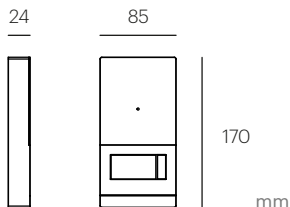

kit
QUICK
Components

PANEL
QUICK 2W _ W

The perfect union between design and robustness

HD color camera

It has a high-quality image and high-brightness LED lighting. Great viewing angle.

2 door control

Allows you to manage the opening of 2 doors. No external accessories or extra wiring.

Proximity access control

It incorporates an access reader with MiFare technology at 13,56 Mhz.

Surface mount

Allows mounting on any surface quickly and easily.

microphone

proximity reader

card holder with smart lightning

call push button multi-function

speaker