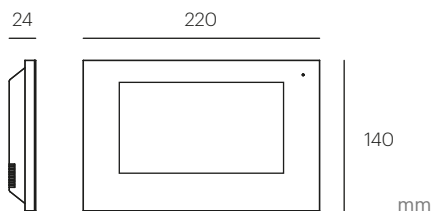

kit
QUICK
Components

MONITOR
QUICK 2W Wi-Fi

simplicity and harmony

7" touch screen

Thanks to its size and the latest generation 2H technology, the user will enjoy more vivid colors and sharper images.

Full DUPLEX audio

It allows you to maintain a clear conversation even in the noisiest environments.

Remote management

Allows you to remotely control your home thanks to the universal Tuya Smart APP. Available free of charge for iOS and Android.

Surface mount

Compatible with universal mechanism boxes.