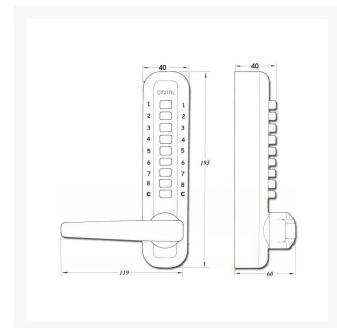

LOCKEY Super 8 Digital Lock

Description

The Lockey Super 8 series adds a new dimension to the usages of the Lockey Digital range. Measuring only 40mm wide, its' slim design is perfect for narrow stile doors.

Combination
Mechanism

Reversible Handing

Weather Resistant

Features

- Flexibility to use the same code digit twice
- Handles have slipping clutch to prevent damage when forced
- Designed for heavy duty usage
- For internal & external use
- 8 large easy press buttons
- Teflon coated parts to enhance operation and delay natural wear & tear

Product Table

L22200

SC - Supplied With Latch