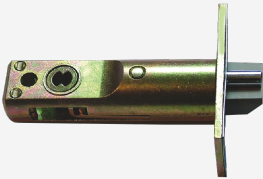

# LOCKEY Latch To Suit Digital Lock

# Product Table

---

**8455**

60mm SC

**L5295**

70mm SC