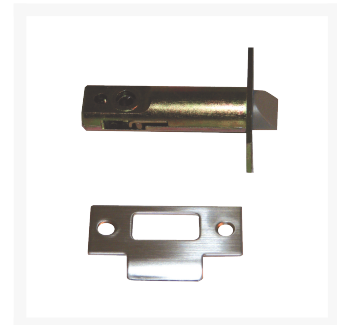

LOCKEY 2435 Series Digital Lock With Holdback

Holdback Facility

Weather Resistant

Features

Product Table

	L2616 PB
	9024 SC