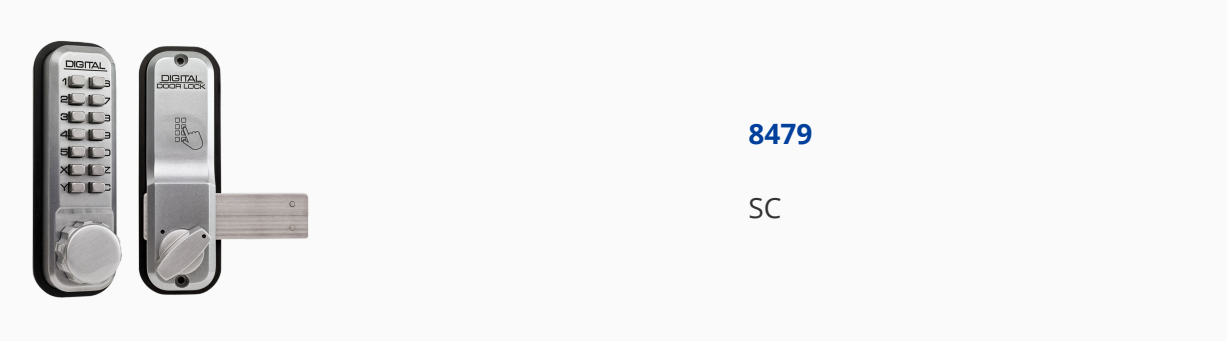

Product Table

8474

PB

8479

SC