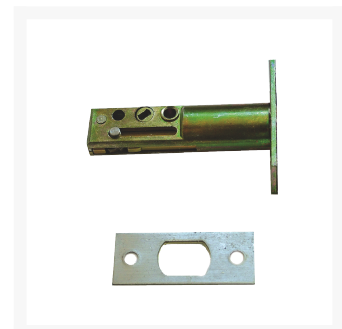

# LOCKEY 2100 Series Digital Lock With Mortise Dead Bolt

Weather Resistant