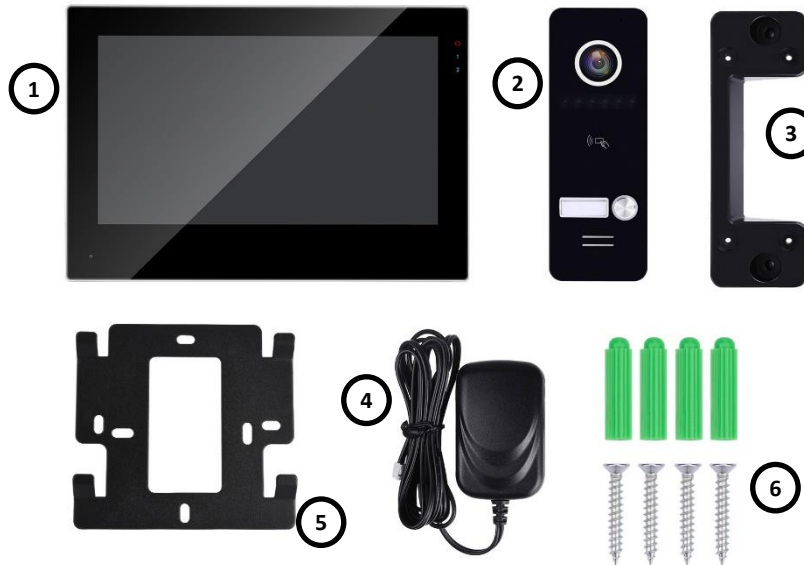

F7000-B-T Securefast Universal Door Entry Kit

The Securefast Universal Door Entry system offers both hardwired and Wi-Fi (2.4Ghz) direct connection to your mobile phone.

The system allows the door to be opened from your indoor monitor or mobile phone with the added advantage of remote unlocking of the door. This easy to install system offers a weather resistant door camera with call button and a slimline 7" touch screen monitor. Install a Micro SD card and you are able to record both visitors and motion detection when you are not around.

The door camera is IP65 rated and includes a PIR for motion detection and security.

For ease of access we offer AMUI-F 1K Classic Mifare Fobs.

When ordering do not forget to purchase your Deadlock locking device to enable remote unlocking

Stock Code	Description	Door Camera Colour	Dimensions Monitor	Camera
F7000-B-T	Universal Entry Kit	Black	W184 x H126 x D22mm	W47 x H131 x D22mm
AMUI-F	Mifare Fob	Black		

For further information contact:

Content	
1	Monitor
2	Door Camera
3	Door Camera Angled Mounting Bracket
4	Power Supply
5	Monitor Mounting Bracket
6	Fixings

Features & Benefits

- Easy install
- 7" Touch Screen Monitor
- Accepts up to 128GB Micro SD card
- Two way communication with monitor and mobile phone
- Playback of recorded files via monitor or mobile phone (memory card needed)
- Can set to auto record when PIR activated (memory card needed)
- Can leave a message feature when door is not answered (memory card needed)
- 12V AC Lock output (Power to open)
- Lock output relay for 12V DC lock
- 3 Level motion detection (memory card needed)
- Four wire monitor to camera connection
- 2.4Ghz Wi-Fi connection
- Supplied with 45° mounting bracket
- Address window on door camera
- 45cm pigtail lead on door camera