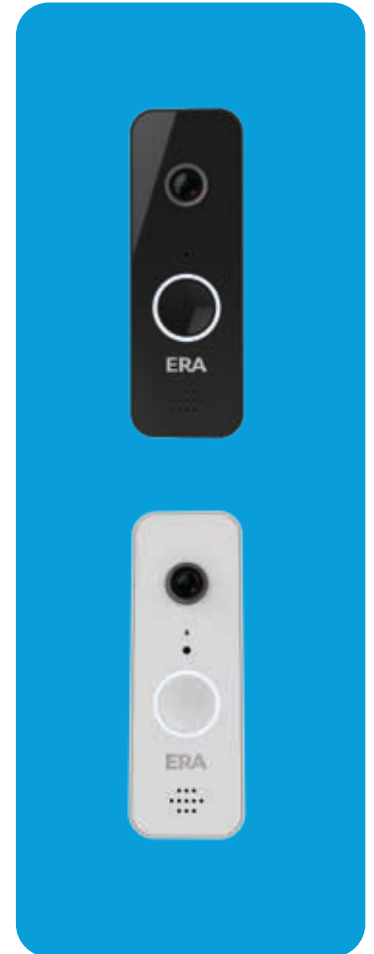

KIT CONTENTS

1 x Floodlight Camera

1 x Aerial

- ✓ 1 x Wall Mount
- ✓ 1 x Allen Key
- ✓ 1 x Drilling Template
- ✓ 1 x Reset Pin
- ✓ 1 x Quick Set Guide
- ✓ 1 x Fixing Kit
- ✓ 1 x Window Sticker

FEATURES

- **Discreet security.** The Floodlight Camera looks like any other floodlight and lights up with a 950 Lumen light when motion is detected, but also begins recording video in 1080p to secure cloud storage.
- **Easy access.** Access video logs and footage as well as live view via easy to use smartphone app. Settings are intuitive and adjustable to requirements.
- **Integrated System.** Can be used as an integrated system, standalone or as part of the ERA Protect alarm system.
- **Weatherproof.** This robust Floodlight Camera is weather-proof to IP55 international standards and is perfect for watching driveways, observing gardens and outbuildings.

Name

Part Number

Floodlight Camera

SCAEFBL1080

SMART VIDEO DOORBELL

ANSWERING YOUR DOOR MADE EASY

KM 722890

CLOUD BASED

1080P HD
CAMERA

SMARTPHONE
CONTROL

ANSWERING YOUR DOOR FROM ANYWHERE, ANYTIME

Never miss a caller to your door with the ERA Smart Video Doorbell, a wired doorbell that has superb motion detection capabilities as well as two way talk and caller logging.