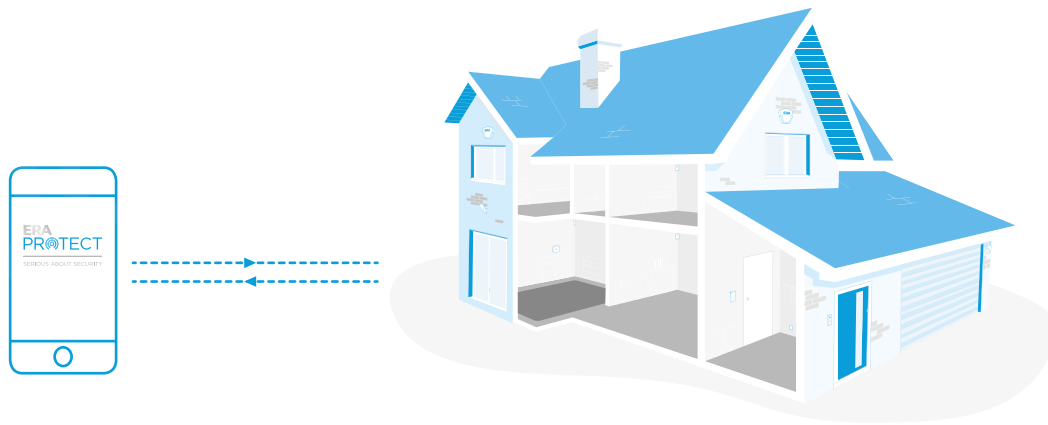

ERA PROTECT

SERIOUS ABOUT SECURITY

NEXT GENERATION SMART SECURITY

INTRODUCTION

One system, one smartphone app and a multitude of capabilities and features that empower you to own your smart security from start to finish.

Welcome to ERA Protect, the first security system of its kind to achieve the BSI IoT Security Kitemark, giving it the ultimate accreditation for security standards.

Accessible from anywhere in the world via a secure, encrypted server, the alarm and cameras work seamlessly together to provide round-the-clock monitoring and alerts, all stored to the cloud.

Wireless and app controlled, ERA Protect is adaptable to the environment it operates in. Add or remove additional accessories at any time, such as sensors and cameras, to make the system as big or as small as you need; perfect for people not necessarily rooted to one place.