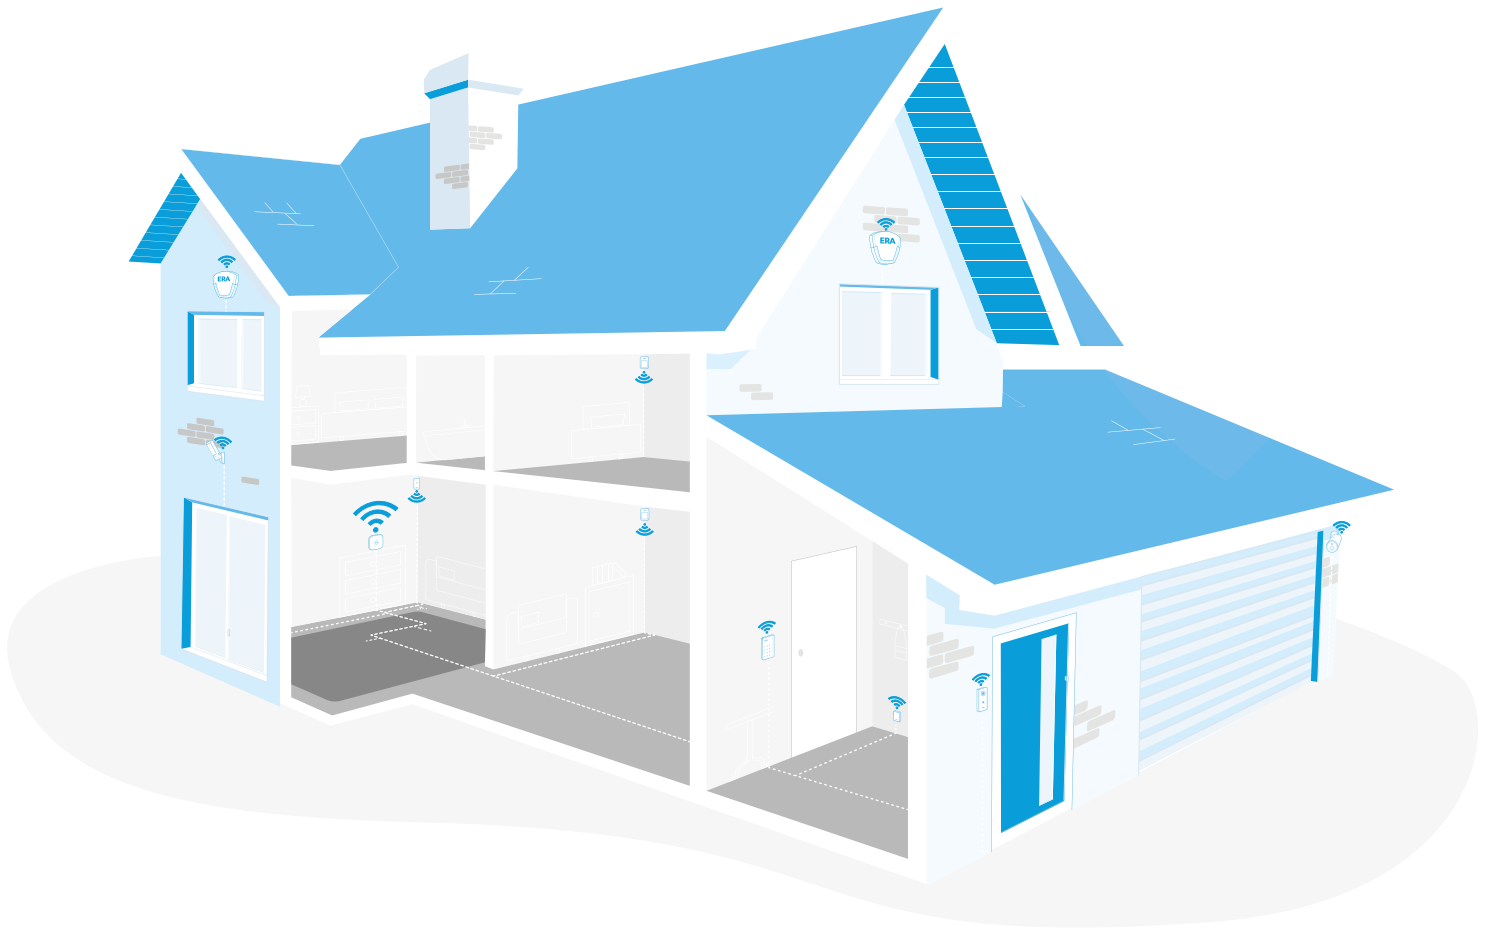

ERA PROTECT

SERIOUS ABOUT SECURITY

NEXT GENERATION SMART SECURITY

INTRODUCTION

One system, one smartphone app and a multitude of capabilities and features that empower you to own your smart security from start to finish.

Welcome to ERA Protect, the first security system of its kind to achieve the BSI IoT Security Kitemark, giving it the ultimate accreditation for security standards.

Accessible from anywhere in the world via a secure, encrypted server, the alarm and cameras work seamlessly together to provide round-the-clock monitoring and alerts, all stored to the cloud.

Wireless and app controlled, ERA Protect is adaptable to the environment it operates in. Add or remove additional accessories at any time, such as sensors and cameras, to make the system as big or as small as you need; perfect for people not necessarily rooted to one place.