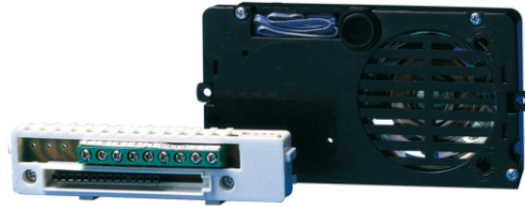

1600

POWERCOM AUDIO UNIT. 4+1 TRADITIONAL

Speaker unit with terminal board and double amplifier, tight loudspeaker and electret microphone. The microphone and loudspeaker volumes can be adjusted from the front. To be inserted in modules art. 3320/0, 3320/1 and 3320/2. Dimensions:102x55x35 mm.

1600

POWERCOM AUDIO UNIT. 4+1 TRADITIONAL

GENERAL DATA

Height (mm)	55
-------------	----

COMPATIBLE SYSTEMS

Traditional system	Yes
--------------------	-----

Comtel system	Yes
---------------	-----

ENVIRONMENTAL AND COMPLIANCE FEATURES