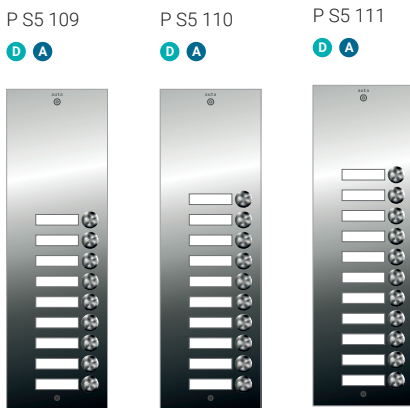

stainless steel

D DIGITAL
A ANALOG

SERIES 5

Dimensions:
Entry panel: 400 x 130 mm
Mounting box: 390 x 130 x 60 mm

REF.		DESCRIPTION
D	A	
773519	943519	P S5 109
773520	943520	P S5 110
773521	943521	P S5 111
773529	943529	P S5 209
773530	943530	P S5 210
773531	943531	P S5 211
773532	943532	P S5 212

REF.		DESCRIPTION
	A	
943533		P S5 213
943534		P S5 214
946500		S5 CARDHOLDER