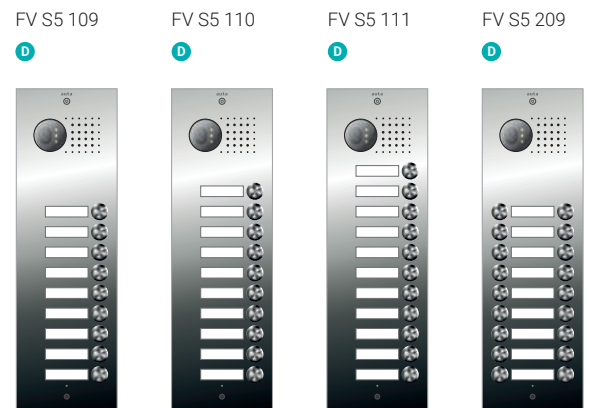

AUDIO + VIDEO

REF.	DESCRIPTION
D XX7519	FV S5 109
XX7520	FV S5 110
XX7521	FV S5 111
XX7529	FV S5 209
XX7530	FV S5 210
XX7531	FV S5 211
XX8501	FV/T S5 KEYPAD

The first 2 digits of the reference (XX1301) must be replaced depending on the system chosen for the installation

COAX SYSTEM	77	VISUALTECH SYSTEM	79
COAXLESS SYSTEM	78	2 WIRES SYSTEM	69