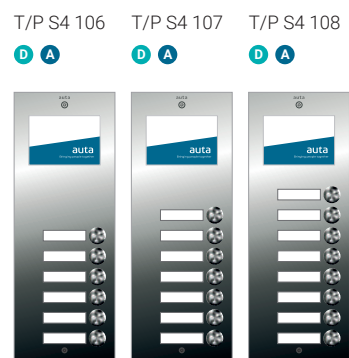

stainless steel

D DIGITAL
A ANALOG

SERIES 4

Dimensions:
Entry panel: 330 x 130 mm
Mounting box: 319 x 130 x 60 mm

REF.		DESCRIPTION
D	A	
773416	943416	P S4 106
773417	943417	P S4 107
773418	943418	P S4 108
773426	943426	P S4 206
773427	943427	P S4 207
773428	943428	P S4 208
773429	943429	P S4 209
773430	943430	P S4 210
773431	943431	P S4 211
	946400	S4 CARDHOLDER

REF.		DESCRIPTION
D	A	
776416	946416	T/P S4 106
776417	946417	T/P S4 107
776418	946418	T/P S4 108
776426	946426	T/P S4 206
776427	946427	T/P S4 207
776428	946428	T/P S4 208