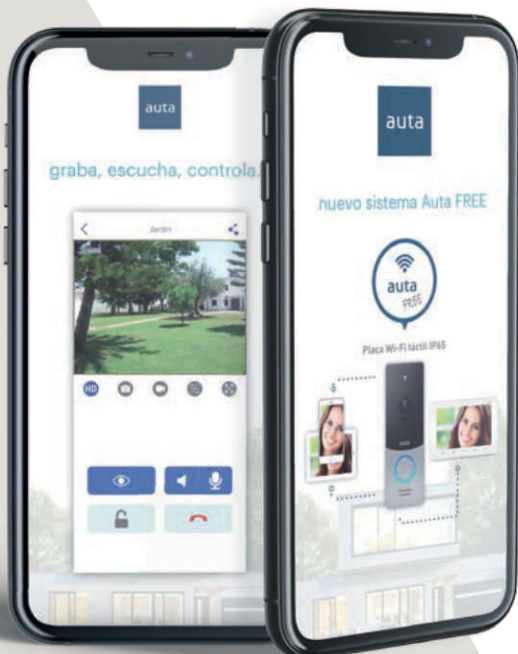

Wi-Fi system auta free

Connect with your
video door entry
from any where

With Auta Free you can divert calls from the video door entry to your mobile phone and attend them from anywhere, as if you were in house: you will see who it is, answer, even open.

DISCOVER
THE WI-FI AUTA FREE

See video

The **monitor**
emits the **Wi-Fi** signal

Wi-Fi

It is supplied as a KIT FREE PROX IP.

FREE APP

Available for IOS and ANDROID

- > Easy pairing process with the installed system.
- > Allows up to 2 entry panels.
- > See who is calling your entry panel if you have Wi-Fi, 3G or 4G connectivity.
- > Talk to who rings to your door entry.
- > Door opening option.
- > Receive calls on the mobiles you want.
- > Possibility of controlling several homes with the same APP.
- > Images and video recording.
- > **Unlimited IP FREE entry panels and IP FREE monitors**

auta free

FREE PROX entry panel + FREE IP monitor

Kit

CONNECTION
MONITOR

Monitor FREE IP

7" TFT IPS 16:9 screen

Possibility of expansion with 3 additional monitors (FREE monitor). Total 4 monitors

Image and video recording

Management through Smartphone or Tablet

Integrated 5 dBi antenna

FREE PROX entry panel

HD video sensor

145° Wide angle optics up to 145° with **WDR system**

EM access control

Power supply

Includes all necessary items for its installation: visor and mounting box or surface box