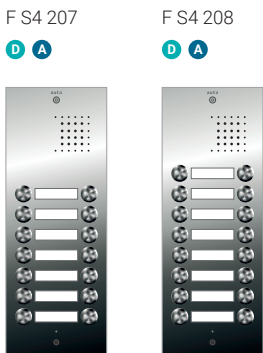

Entry panels

stainless steel

D DIGITAL
A ANALOG

SERIES 4

Dimensions:
Entry panel: 330 x 130 mm
Mounting box: 319 x 130 x 60 mm

AUDIO

REF.	DESCRIPTION
D A	
XX1416 941416	F S4 106
XX1417 941417	F S4 107
XX1418 941418	F S4 108
XX1426 941426	F S4 206
XX1427 941427	F S4 207
XX1428 941428	F S4 208