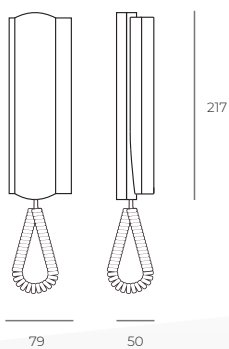

compact

HANDSET

ABS plastic

Ringtone selection

Moor-bell mode. Replaces the flat's door-bell generating a different ringtone

Surface of flush installation with universal box 60 x 60

Audio privacy

Desk converter available

- Door opening
  Call to porter
- Self-starting
- Special functions

Measures in mm.