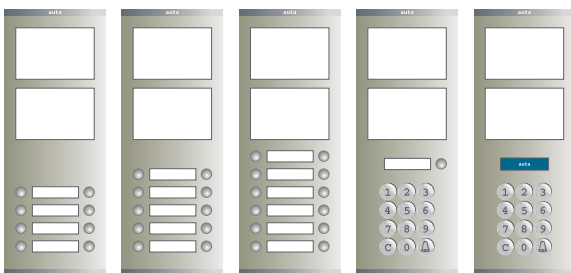

T/T S4 204 D A   T/T S4 205 D A   T/T S4 206 D A   T/T S4 101 AUTA KEY D A   T/T S4 KEYPAD D