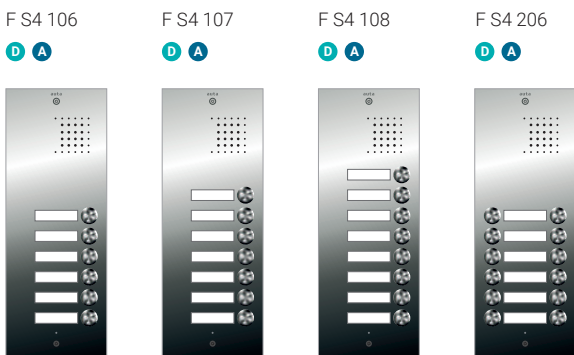

Entry panels

stainless steel

D DIGITAL
A ANALOG

SERIES 4

Dimensions:
Entry panel: 330 x 130 mm
Mounting box: 319 x 130 x 60 mm

AUDIO

REF.	DESCRIPTION
D A	
XX1416 941416	F S4 106
XX1417 941417	F S4 107
XX1418 941418	F S4 108
XX1426 941426	F S4 206
XX1427 941427	F S4 207
XX1428 941428	F S4 208