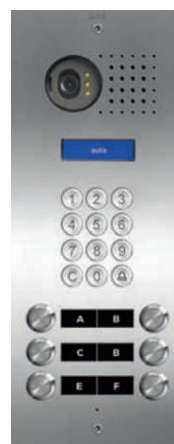

stainless
steel

stainless
steel
ALPHANUMERIC