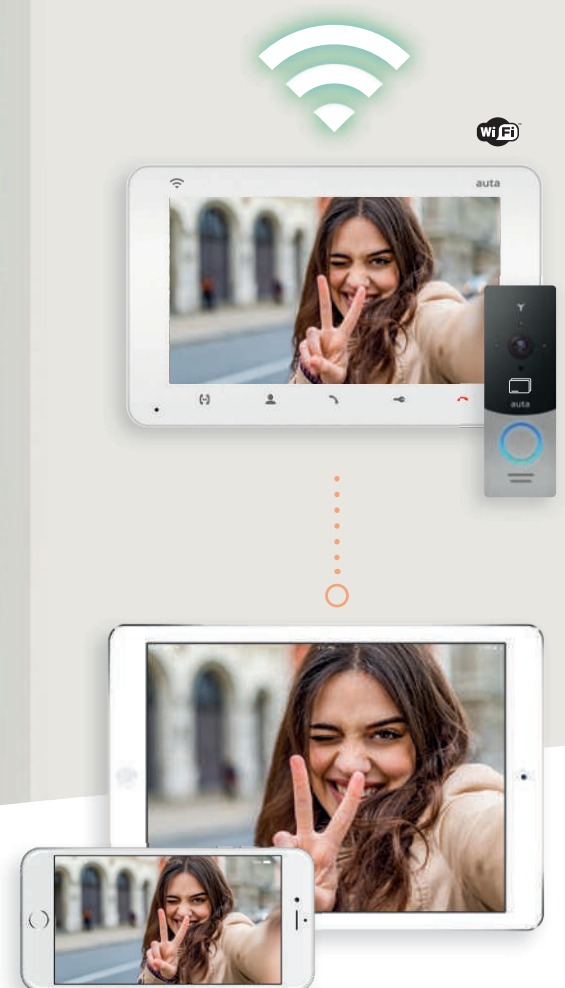

Wi-Fi system auta free

Connect with your
video door entry
from any where

With Auta Free you can divert calls from the video door entry to your mobile phone and attend them from anywhere, as if you were in house: you will see who it is, answer, even open.

Management through Smartphone or Tablet

Integrated 5 dBi antenna

FREE PROX entry panel

HD video sensor

145° Wide angle optics up to 145° with **WDR system**

EM access control

Power supply

Includes all necessary items for its installation: visor and mounting box or surface box

Measures in mm.

auta free

FREE PROX entry panel
+ FREE IP monitor

Kit Free Prox IP

Composed of:

- + FREE PROX entry panel
- + FREE IP (Wi-Fi) monitor
- + 12 Vcc 2A power supply
- + entry panel's accessories
- + proximity fob