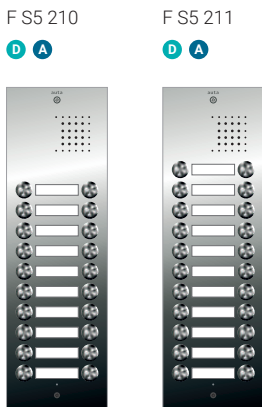

Entry panels

stainless steel

D DIGITAL
A ANALOG

SERIES 5

Dimensions:
Entry panel: 400 x 130 mm
Mounting box: 390 x 130 x 60 mm

AUDIO

REF.	DESCRIPTION
D A XX1519 941519	F S5 109
XX1520 941520	F S5 110
XX1521 941521	F S5 111
XX1529 941529	F S5 209
XX1530 941530	F S5 210
XX1531 941531	F S5 211