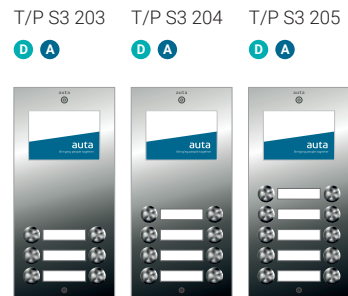

COAX SYSTEM	77	VISUALTECH SYSTEM	79
COAXLESS SYSTEM	78	2 WIRES SYSTEM	69

stainless steel

D DIGITAL
A ANALOG

SERIES 3

Dimensions:
Entry panel: 262 x 130 mm
Mounting box: 248 x 130 x 60 mm

REF.		DESCRIPTION
D	A	
773314	943314	P S3 104
773315	943315	P S3 105
773323	943323	P S3 203
773324	943324	P S3 204
773325	943325	P S3 205
773326	943326	P S3 206
773327	943327	P S3 207
773328	943328	P S3 208
	946300	S3 CARDHOLDER