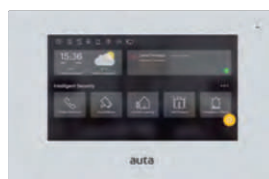

System components

**IP AUTA ONEX
KEYPAD PANEL**

Entry panel with keypad and MiFare proximity reader

**IP AUTA ONEX
PUSH-BUTTON
PANEL**

Entry panel with 1 push-button and MiFare proximity reader

**IP AUTA ONEX
MONITOR 7''**