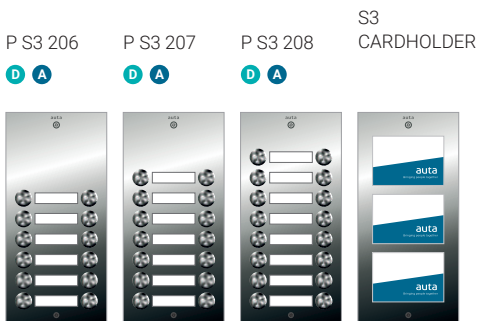

COAX SYSTEM	77	VISUALTECH SYSTEM	79
COAXLESS SYSTEM	78	2 WIRES SYSTEM	69

stainless steel

D DIGITAL
A ANALOG

SERIES 3

Dimensions:
Entry panel: 262 x 130 mm
Mounting box: 248 x 130 x 60 mm

REF.		DESCRIPTION
D	A	
773314	943314	P S3 104
773315	943315	P S3 105
773323	943323	P S3 203
773324	943324	P S3 204
773325	943325	P S3 205
773326	943326	P S3 206
773327	943327	P S3 207
773328	943328	P S3 208
	946300	S3 CARDHOLDER