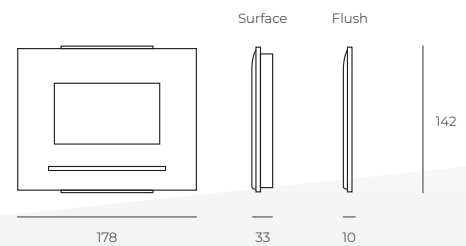

Video door entry systems

MONITORS

- **Speaker**
  Screen settings selection menu: brightness, contrast, color
- **Down, decrease,...**
- **Up, increase,...**
- **Confirmation / Enter / OK**
- **Door opening**
  Call to porter
- **Self-starting**
- **Adjustment**
  of ringtone / volume
- **Auxiliary: interface with external devices**

Speaker

LED status

Microphone

e-compact

Measures in mm.

Access to the future

The handsfree monitor is the most practical solution to communicate without neglecting other tasks, both in the office and at home.

Modern and economical, its extra-flat design and its possibilities for surface or flush mounting, make it a monitor that fits into any environment.

- Extra flat design
- Handsfree
- LCD color screen panoramic 4,3". 16:9 format

Available finishes

Compatibility