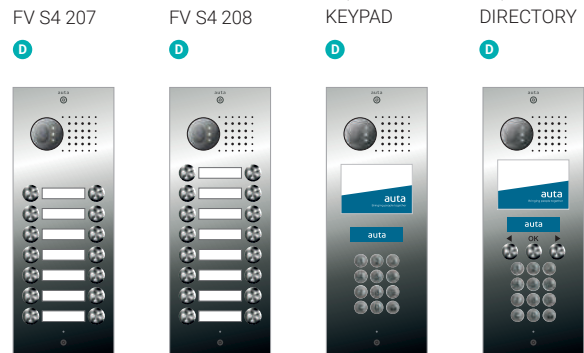

AUDIO + VIDEO

REF.	DESCRIPTION
D	
XX7416	FV S4 106
XX7417	FV S4 107
XX7418	FV S4 108
XX7426	FV S4 206
XX7427	FV S4 207
XX7428	FV S4 208
XX8401	FV/T S4 KEYPAD
XX8403	FV/T S4 DIRECTORY

The first 2 digits of the reference (XX1301) must be replaced depending on the system chosen for the installation

COAX SYSTEM	77	VISUALTECH SYSTEM	79
COAXLESS SYSTEM	78	2 WIRES SYSTEM	69

! FV S3 DIRECTORY is NOT available for the 2 wires and Visualtech system.