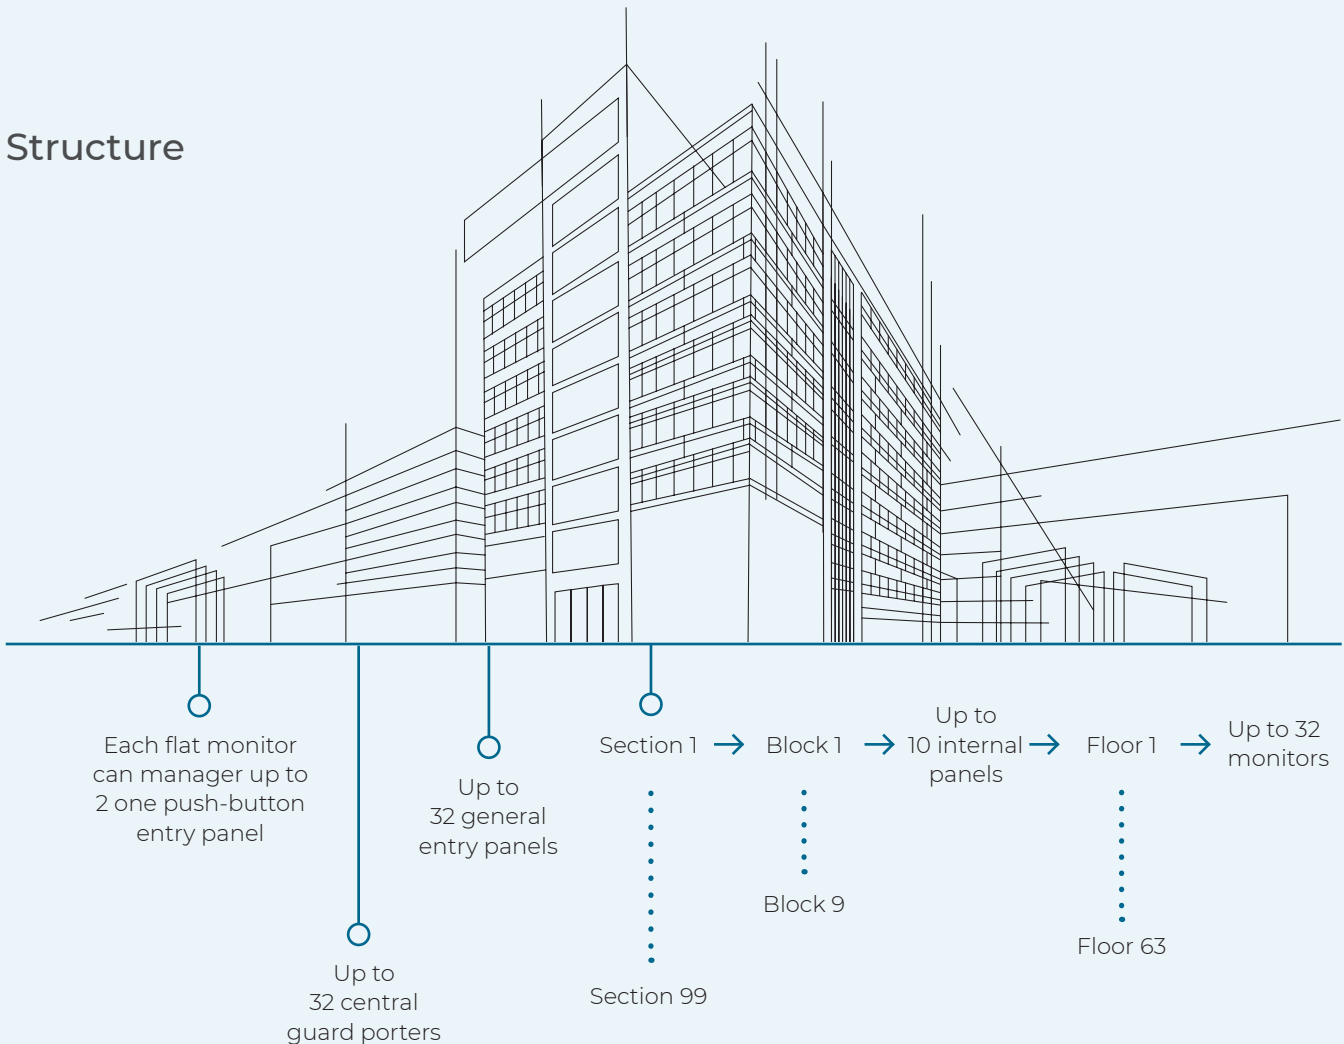

Specifications

Wiring	UTP CAT5.6 + 2 power wires at the entry panel to supply the door opener
Nr maximum of sections	99
Nr maximum of blocks	Up to 9 blocks per section. Each block a maximum of 63 floors with 32 monitors each
Nr maximum of entry panels per block	10 per block
Nr maximum of flats	1.796.256
Nr maximum of central guard porters	32
Nr maximum of general entry panels	32
Maximum distance	Unlimited
Entry panel - flat privacy	Yes
Monitor settings	IP auto-assigned
Call structure	Nr block / flat - Nr section / block / flat
Voice / text message	Possibility of multiple messages to the flats (notifications, alarms, ...)
Access control integration	Yes. Built-in MIFARE readers. Wiegand protocol
CCTV integration	RTSP video stream from the entry panel. Viewing CCTV IP cameras from the monitor.

Structure