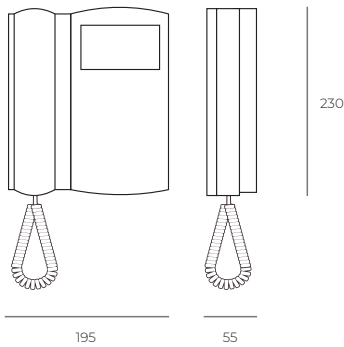

compact

MONITOR

Reliable and functional

With a current design that does not go out of style, the Compact monitors and handsets represent the perfect compromise between reliability, simplicity and performance.

The Compact range offers a large number of options, configurations and accessories to perfectly adapt to different needs.

Measures in mm.