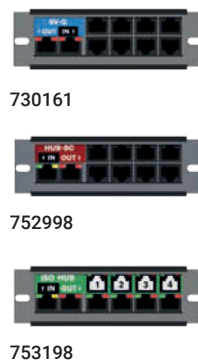

AUDIO & VIDEO

REF.	DESCRIPTION
730161	PLUG & PLAY VIDEO SELECTOR Video Selector for P&P systems. Made of high quality ABS plastic. 4 outputs for 4 video door entry panels.. Allows DIN o rack 19"(2 units) montage.
752998	PLUG & PLAY 8 OUTPUTS HUB Video distributor with 8 outputs for installations with UTP cable connected following T568B rule.
753198	ISO PLUG & PLAY 4 OUTPUTS HUB Fully ISOLATED video distributor with 4 outputs for installations with UTP cable connected following T568B rule. The outputs are FULLY isolated offering a FULLY protection to the connected monitors. Can be ONLY used with the Isolated ISO E-COMPACT monitor.