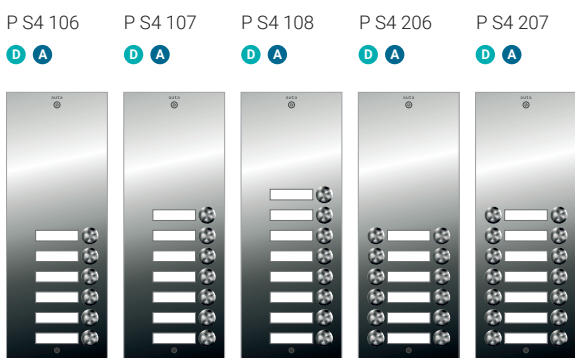

stainless steel

D DIGITAL
A ANALOG

SERIES 4

Dimensions:
Entry panel: 330 x 130 mm
Mounting box: 319 x 130 x 60 mm

REF.		DESCRIPTION
D	A	
773416	943416	P S4 106
773417	943417	P S4 107
773418	943418	P S4 108
773426	943426	P S4 206
773427	943427	P S4 207
773428	943428	P S4 208
773429	943429	P S4 209
773430	943430	P S4 210
773431	943431	P S4 211
	946400	S4 CARDHOLDER

REF.		DESCRIPTION
D	A	
776416	946416	T/P S4 106
776417	946417	T/P S4 107
776418	946418	T/P S4 108
776426	946426	T/P S4 206
776427	946427	T/P S4 207
776428	946428	T/P S4 208