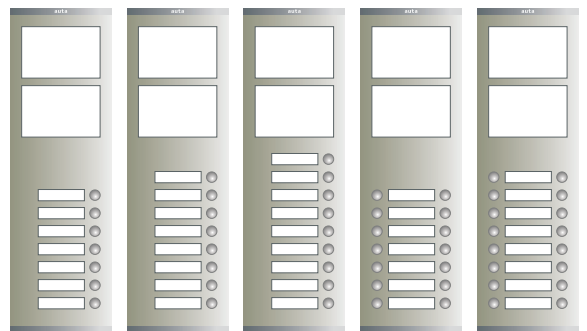

T/T S5 107 D A   T/T S5 108 D A   T/T S5 109 D A   T/T S5 207 D A   T/T S5 208 D A