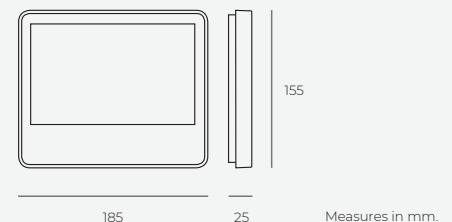

neos 7"

HANDSFREE Wi-Fi

Surface installation with universal box 60x60

LCD screen 7", touch buttons

Handsfree

Compatibility

Newest from Neos, now with
**MOBILE PHONE MANAGEMENT
AND A LARGER SCREEN**

neos 7"