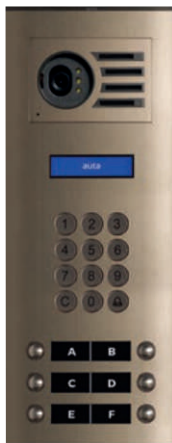

PLUG & PLAY / ISO

System

Structured cabling. CAT-5/6 cable with RJ-45 connectors.

Universal T-568B connecting protocol that eliminates errors in wiring.

ISO system 100% isolated.

Isolate each flat from the rest of the installation.

Entry panels

compact

compact
ALPHANUMERIC