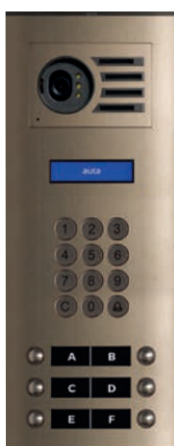

2W TWO WIRES

System

Pure 2-wire system.

System without polarity.

Complete modulation of signals.

Maneuver without latencies.

Entry panels

compact

compact
ALPHANUMERIC