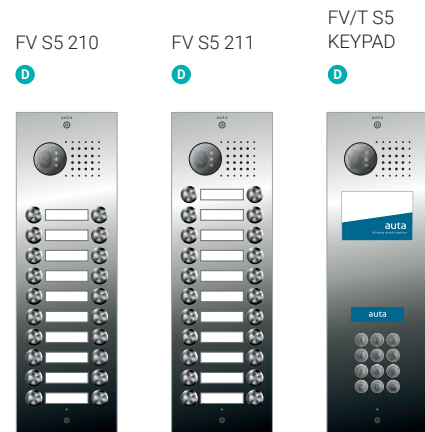

AUDIO + VIDEO

REF.	DESCRIPTION
D XX7519	FV S5 109
XX7520	FV S5 110
XX7521	FV S5 111
XX7529	FV S5 209
XX7530	FV S5 210
XX7531	FV S5 211
XX8501	FV/T S5 KEYPAD

The first 2 digits of the reference (XX1301) must be replaced depending on the system chosen for the installation

COAX SYSTEM	77	VISUALTECH SYSTEM	79
COAXLESS SYSTEM	78	2 WIRES SYSTEM	69