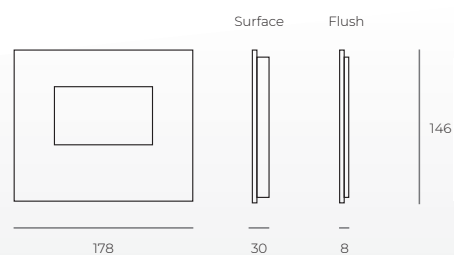

Measures in mm.

- Extra flat design
- Handsfree
- LCD color screen panoramic 4,3"
- Touch buttons

Available finishes

Compatibility