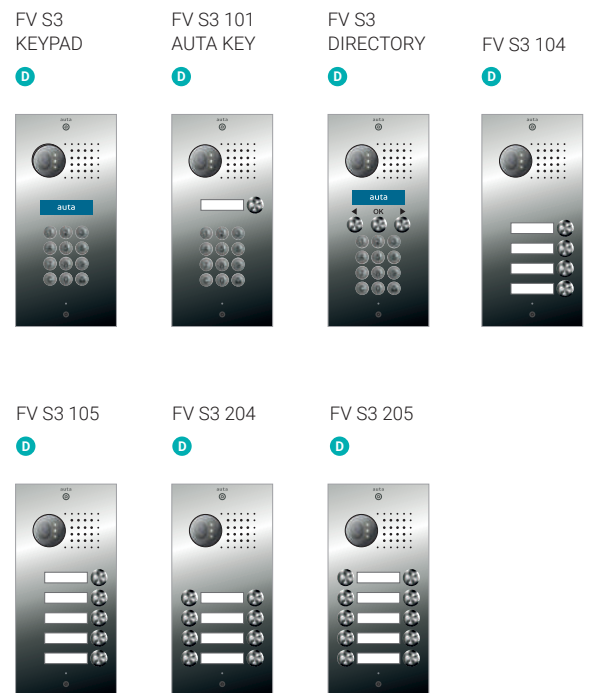

AUDIO + VIDEO

REF.	DESCRIPTION
D	
XX7301	FV S3 KEYPAD
XX7302	FV S3 101 AUTA KEY
XX7303	FV S3 DIRECTORY
XX7314	FV S3 104
XX7315	FV S3 105
XX7324	FV S3 204
XX7325	FV S3 205

The first 2 digits of the reference (XX1301) must be replaced depending on the system chosen for the installation

COAX SYSTEM	77	VISUALTECH SYSTEM	79
COAXLESS SYSTEM	78	2 WIRES SYSTEM	69

! FV S3 DIRECTORY is NOT available for the 2 wires and Visualtech system.