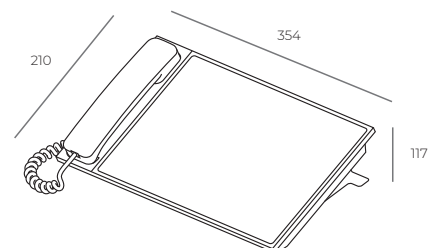

Measures in mm.