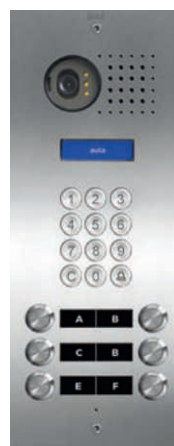

stainless
steel

stainless
steel
ALPHANUMERIC