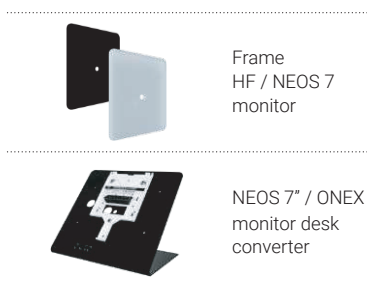

Frame
HF / NEOS 7
monitor

NEOS 7" / ONEX
monitor desk
converter

REF.

- 751945 ●
- 751946 ●
- 751899
- 730194
- 730189 ●
- 730191 ○

DESCRIPTION

- ONEX 7" Wi-Fi COAX HANDSFREE MONITOR
- ONEX 7" Wi-Fi COAXLESS HANDSFREE MONITOR
- CONNECTION BRACKET NEOS
- NEOS 7 / ONEX MONITOR DESK CONVERTER
- BLANCK FRAME MONITOR NEOS HF / NEOS 7 220 X 200
- WHITE FRAME MONITOR NEOS HF / NEOS 7 220 X 200