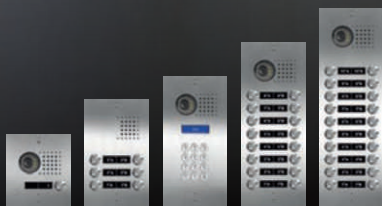

Entry panels

stainless steel

Design on steel

The elegant design of Auta's stainless steel plates houses in its interior the most advanced technology and protects it to ensure its durability.

Multiple configurations: push-buttons, keypad, directory and access control.

Made of 2,5m thick stainless steel.

Gloss finishing, hand polished.

Retro-illuminated single or double cardholders. IP65 stainless Steel push-buttons.

Vandal proof screws.

HIGH WEATHER RESISTANCE

SERIES

ALPHANUMERIC

auta

Bringing people together