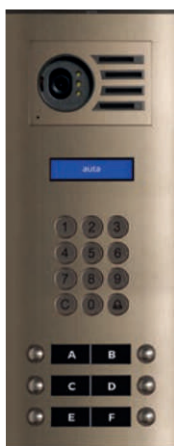

COAX COAXLESS

System

Digital system.

Bus operation that allows installation.

Multi-building y Multi-housing.

Flexible system with multiple possibilities.

Entry panels

compact

compact
ALPHANUMERIC