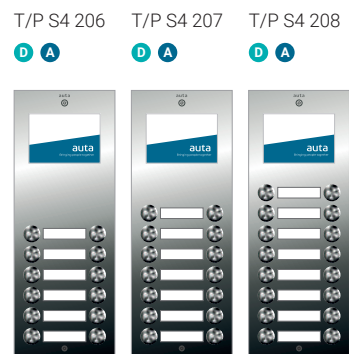

stainless steel

D DIGITAL
A ANALOG

SERIES 4

Dimensions:
Entry panel: 330 x 130 mm
Mounting box: 319 x 130 x 60 mm

REF.		DESCRIPTION
D	A	
773416	943416	P S4 106
773417	943417	P S4 107
773418	943418	P S4 108
773426	943426	P S4 206
773427	943427	P S4 207
773428	943428	P S4 208
773429	943429	P S4 209
773430	943430	P S4 210
773431	943431	P S4 211
	946400	S4 CARDHOLDER

REF.		DESCRIPTION
D	A	
776416	946416	T/P S4 106
776417	946417	T/P S4 107
776418	946418	T/P S4 108
776426	946426	T/P S4 206
776427	946427	T/P S4 207
776428	946428	T/P S4 208