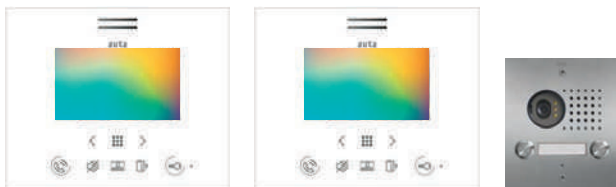

746132 2 KIT KVD-2 STAINLESS STEEL SLIM

797121	1	STAINLESS STEEL ENTRY PANEL FV S1 201
509021	1	MOUNTING BOX SERIES 1
751501	2	VISUALTECH SLIM MONITOR
750920	2	SLIM MONITOR WALL BRACKET
753098	1	COAXLESS VIDEO DISTRIBUTOR
715303	1	ALV-1'5A / 24VDC POWER SUPPLY