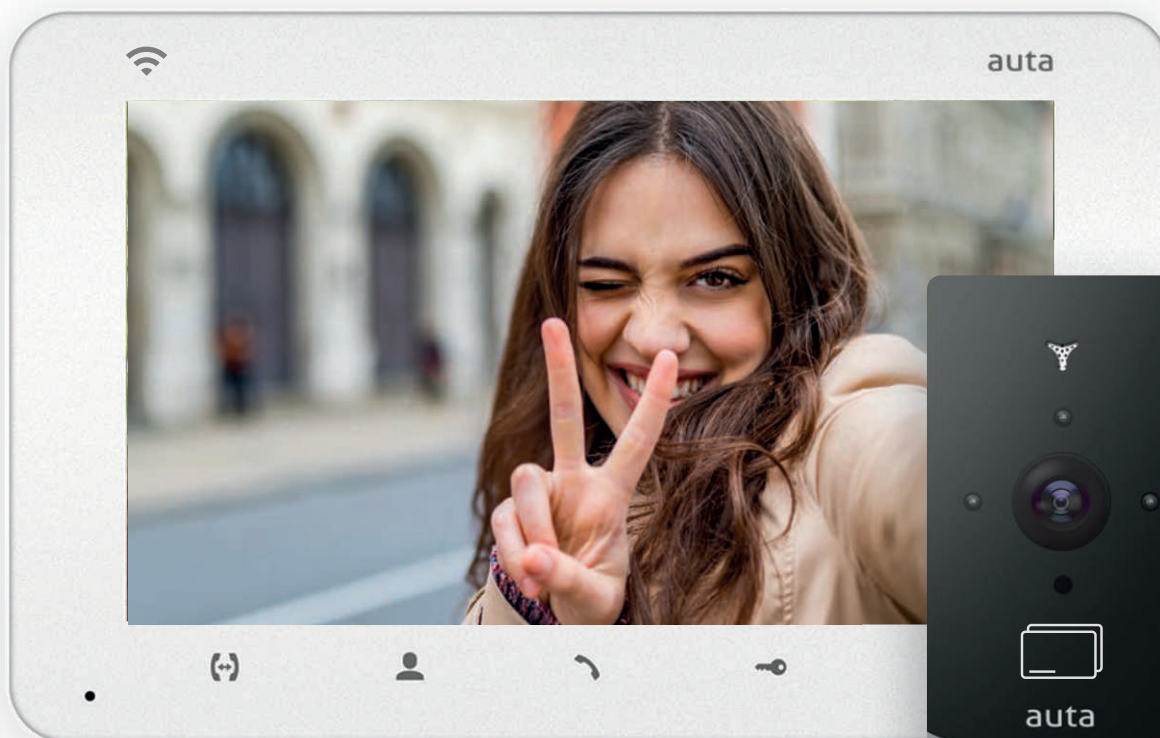

Wi-Fi system auta free

Connect with your
video door entry
from any where

With Auta Free you can divert calls from the video door entry to your mobile phone and attend them from anywhere, as if you were in house: you will see who it is, answer, even open.

DISCOVER
THE WI-FI AUTA FREE

See video

The **monitor**
emits the **Wi-Fi** signal

Wi-Fi

It is supplied as a KIT FREE PROX IP.

FREE APP

Available for IOS and ANDROID

- > Easy pairing process with the installed system.
- > Allows up to 2 entry panels.
- > See who is calling your entry panel if you have Wi-Fi, 3G or 4G connectivity.
- > Talk to who rings to your door entry.
- > Door opening option.
- > Receive calls on the mobiles you want.
- > Possibility of controlling several homes with the same APP.
- > Images and video recording.
- > **Unlimited IP FREE entry panels and IP FREE monitors**

auta free

FREE PROX entry panel + FREE IP monitor

Kit

CONNECTION
MONITOR

Monitor FREE IP

7" TFT IPS 16:9 screen

Possibility of expansion with 3 additional monitors (FREE monitor). Total 4 monitors

Image and video recording

Management through Smartphone or Tablet

Integrated 5 dBi antenna

FREE PROX entry panel

HD video sensor

145° Wide angle optics up to 145° with **WDR system**

EM access control

Power supply

Includes all necessary items for its installation: visor and mounting box or surface box