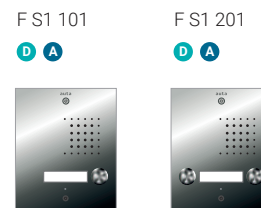

AUDIO

REF.	DESCRIPTION
D XX1111	F S1 101
A 941111	F S1 101
XX1121	F S1 201
941121	F S1 201