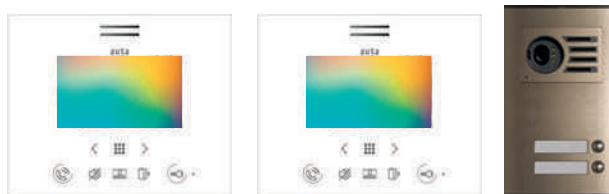

REF.	QUANTITY	DESCRIPTION
746152	2	KIT KVD-2 SLIM
651212	1	COMPACT ENTRY PANEL T S2 102
509022	1	MOUNTING BOX SERIES2
508001	1	2 WIRES AUDIO/VIDEO MODULE
600019	1	2 WIRES MODULE OF CONTROL
751502	2	2 WIRES SLIM MONITOR
750920	2	SLIM MONITOR SURFACE BRACKET
753298	1	2 WIRES DISTRIBUTOR
730168	1	2 WIRES POWER INJECTOR
715303	1	ALV-1'5A / 24VDC POWER SUPPLY