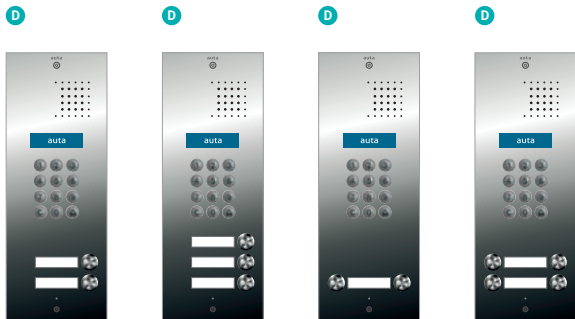

stainless steel

D DIGITAL

SERIES 4

Dimensions:
Entry panel: 330 x 130 mm
Mounting box: 319 x 130 x 60 mm

AUDIO

F S4 102 ALPHANUM   F S4 103 ALPHANUM   F S4 201 ALPHANUM   F S4 202 ALPHANUM