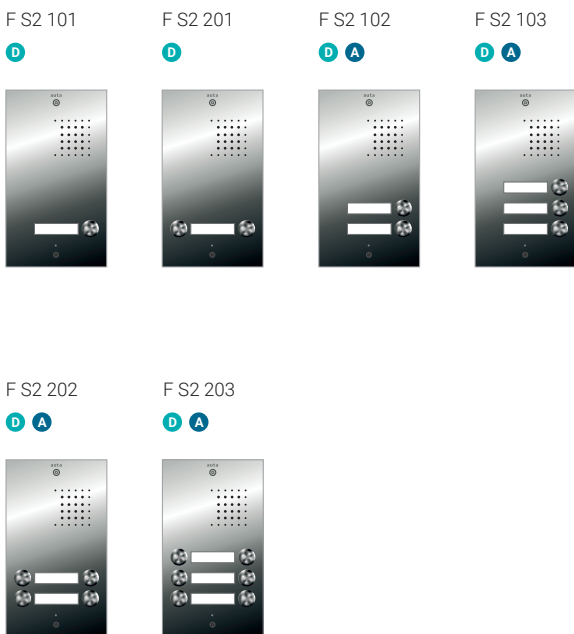

Entry panels

stainless steel

D DIGITAL
A ANALOG

SERIES 2

Dimensions:
Entry panel: 215 x 130 mm
Mounting box: 203 x 130 x 60 mm

AUDIO