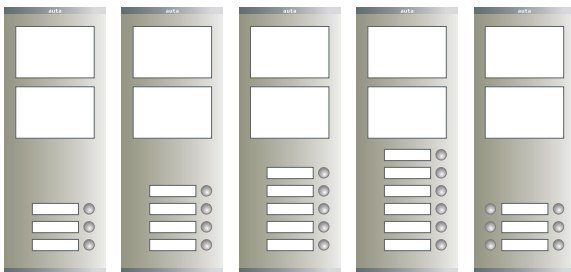

- D DIGITAL T/T
- A ANALOG T/T

SERIES 4

Dimensions:
Entry panel: 330 x 130 mm
Mounting box: 319 x 130 x 60 mm

SERIES 5

Dimensions:
Entry panel: 400 x 130 mm
Mounting box: 390 x 130 x 60 mm

T/T S4 103 D A T/T S4 104 D A T/T S4 105 D A T/T S4 106 D A T/T S4 203 D A