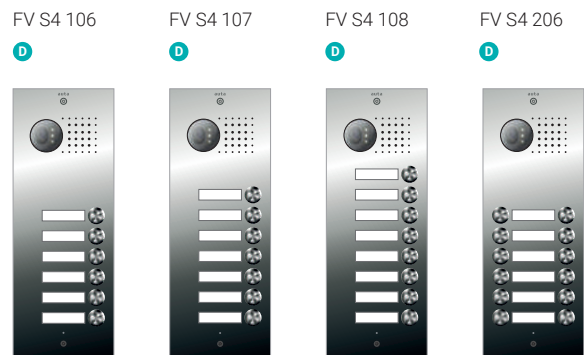

AUDIO + VIDEO

REF.	DESCRIPTION
D	
XX7416	FV S4 106
XX7417	FV S4 107
XX7418	FV S4 108
XX7426	FV S4 206
XX7427	FV S4 207
XX7428	FV S4 208
XX8401	FV/T S4 KEYPAD
XX8403	FV/T S4 DIRECTORY

The first 2 digits of the reference (XX1301) must be replaced depending on the system chosen for the installation

COAX SYSTEM	77	VISUALTECH SYSTEM	79
COAXLESS SYSTEM	78	2 WIRES SYSTEM	69

! FV S3 DIRECTORY is NOT available for the 2 wires and Visualtech system.