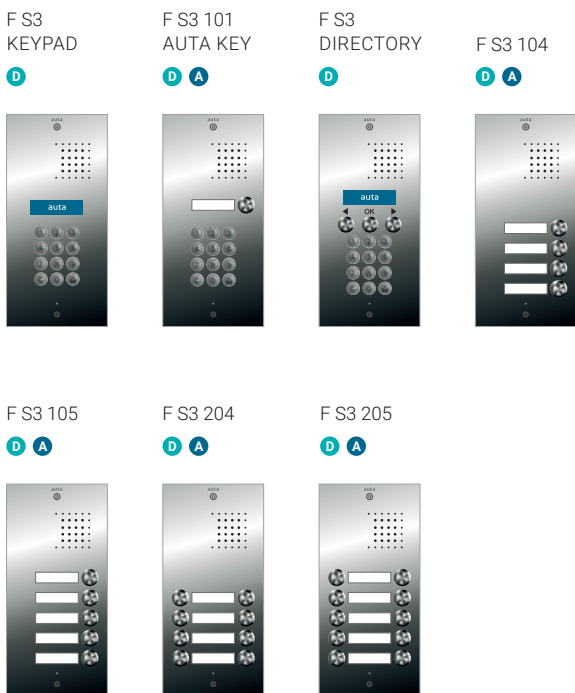

Entry panels

stainless steel

D DIGITAL
A ANALOG

SERIES 3

Dimensions:
Entry panel: 262 x 130 mm
Mounting box: 248 x 130 x 60 mm

AUDIO

REF.	DESCRIPTION
D A	
XX1301	F S3 KEYPAD
XX1302 941302	F S3 101 AUTA KEY
XX1303	F S3 DIRECTORY
XX1314 941314	F S3 104
XX1315 941315	F S3 105
XX1324 941324	F S3 204
XX1325 941325	F S3 205