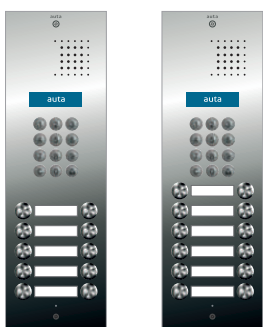

D DIGITAL

SERIES 5

Dimensions:
 Entry panel: 400 x 130 mm
 Mounting box: 390 x 130 x 60 mm

AUDIO

- F S5 104 ALPHANUM **D**
- F S5 105 ALPHANUM **D**
- F S5 106 ALPHANUM **D**
- F S5 204 ALPHANUM **D**

- F S5 205 ALPHANUM **D**
- F S5 206 ALPHANUM **D**