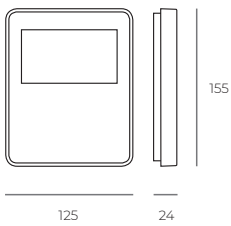

Door and video door entry

MONITORS & HANDSETS

neos

HANDSFREE

The lightest design

- Navigation and adjustments
- Answer
- Mute / ringtones
- Self-starting
- Special functions
- Door opening
  Call to porter