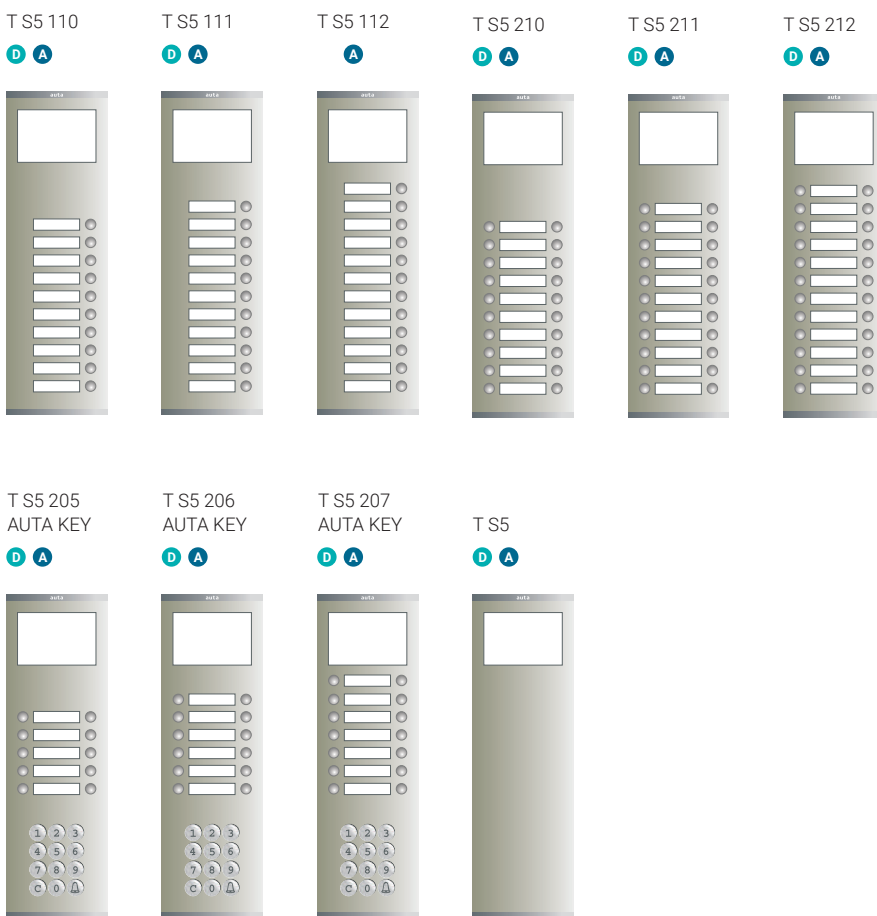

Entry panels

compact T

D DIGITAL T
A ANALOG T

SERIES 5

Dimensions:
 Entry panel: 400 x 130 mm
 Mounting box: 390 x 130 x 60 mm

REF.		DESCRIPTION
D	A	
651530	851530	T S5 110
651531	851531	T S5 111
	851532	T S5 112
651540	851540	T S5 210
651541	851541	T S5 211
651542	851542	T S5 212