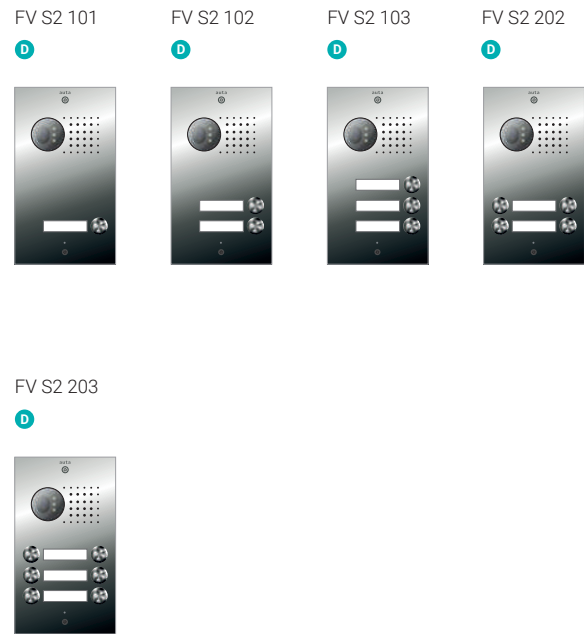

AUDIO + VIDEO

REF.	DESCRIPTION
D 691211	F S2 101
691221	F S2 201
A XX1212 941212	F S2 102
XX1213 941213	F S2 103
XX1222 941222	F S2 202
XX1223 941223	F S2 203

REF.	DESCRIPTION
D XX7211	FV S2 101
XX7212	FV S2 102
XX7213	FV S2 103
XX7222	FV S2 202
XX7223	FV S2 203

The first 2 digits of the reference (XX1301) must be replaced depending on the system chosen for the installation

COAX SYSTEM	77	VISUALTECH SYSTEM	79
COAXLESS SYSTEM	78	2 WIRES SYSTEM	69

! Panels F S2 101 and F S2 201 only are available for 2 Wires system