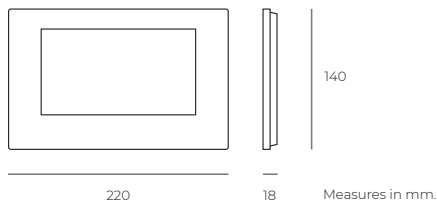

Universal, minimalist and touch

Designed for a comfortable and dynamic use, the Auta Onex IP monitor presents a minimalist and functional design adaptable to any space, with a contemporary and elegant aesthetic concept.

7" screen with touch technology

allows the user an easy and intuitive operation. Full DUPLEX hands-free communication system.

Monitors Auta ONEX IP allow feeding by Standard 48V PoE,

This means it uses standard 48V PoE switch power and no dedicated power supply is required.