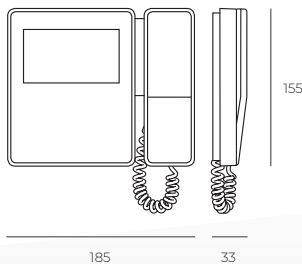

.. or handsfree

to respond even with busy hands.

Measures in mm.

4,3" screen (16:9)

Surface installation

Backlit touch buttons

Dual operation handsfree to handset and vice versa

Mute function