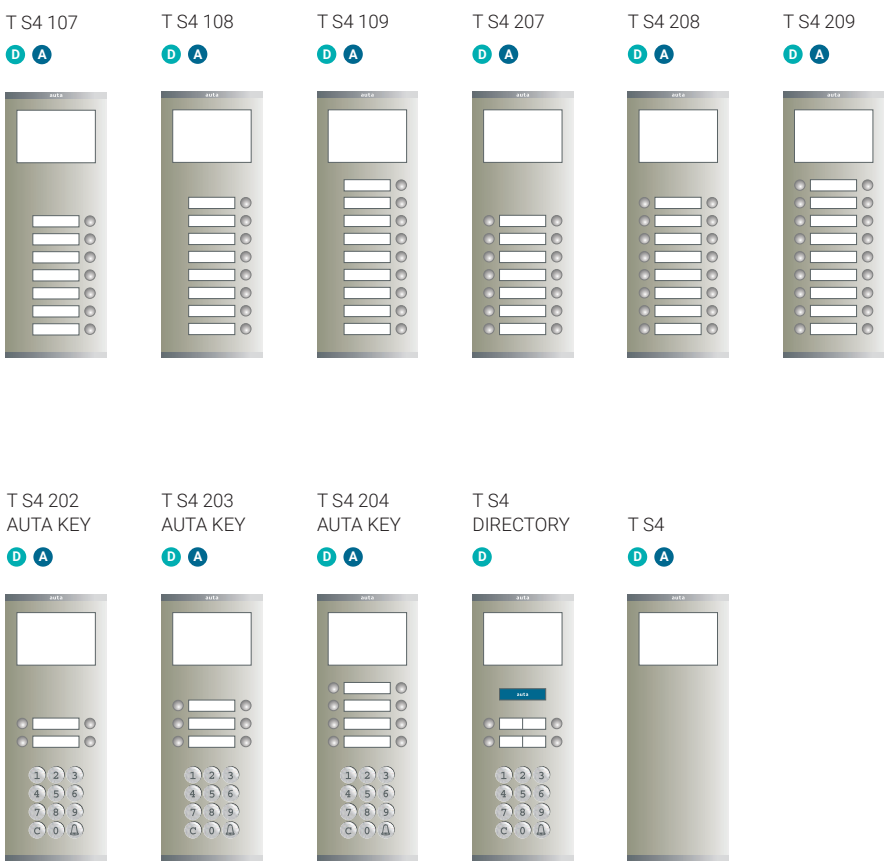

REF.	DESCRIPTION
D 651301 A 851301	T S3 101 AUTO KEY
D 651321 A 855321	T S3 201 AUTO KEY
D 651302	T S3 KEYPAD
D 651300 A 851300	T S3

Entry panels

compact T

D DIGITAL T
A ANALOG T

SERIES 4

Dimensions:
 Entry panel: 330 x 130 mm
 Mounting box: 319 x 130 x 60 mm