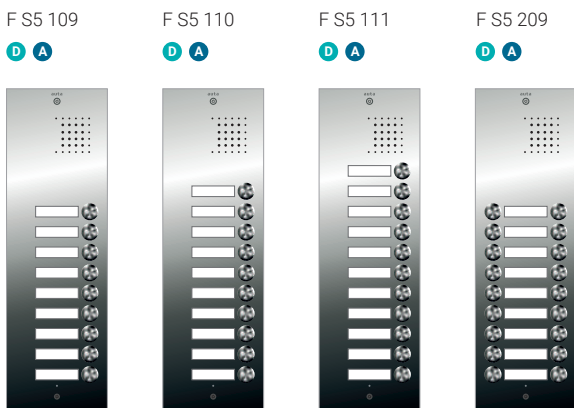

Entry panels

stainless steel

D DIGITAL
A ANALOG

SERIES 5

Dimensions:
Entry panel: 400 x 130 mm
Mounting box: 390 x 130 x 60 mm

AUDIO

REF.	DESCRIPTION
D A XX1519 941519	F S5 109
XX1520 941520	F S5 110
XX1521 941521	F S5 111
XX1529 941529	F S5 209
XX1530 941530	F S5 210
XX1531 941531	F S5 211