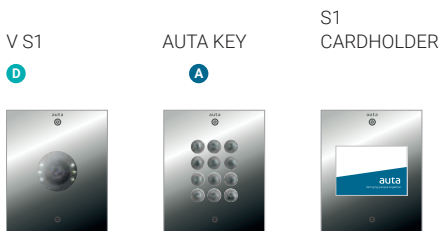

auta

Bringing people together

Entry panels
**stainless
steel**

Entry panels

stainless steel

D DIGITAL
A ANALOG

SERIES 1

Dimensions:
Entry panel: 145 x 130 mm
Mounting box: 132 x 122 x 60 mm