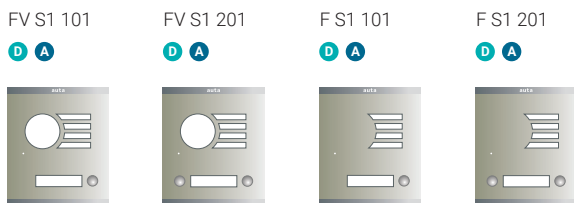

Entry panels

compact T

D DIGITAL T
A ANALOG T

SERIES 1

Dimensions:
Entry panel: 145 x 130 mm
Mounting box: 132 x 122 x 60 mm

REF.	DESCRIPTION
D 651151	A 851151 FV S1 101
D 651161	A 851161 FV S1 201
D 651131	A 851131 F S1 101
D 651141	A 851141 F S1 201
D 659100	A 850101 AUTA KEY
	V S1
D 651100	A 851100 T S1