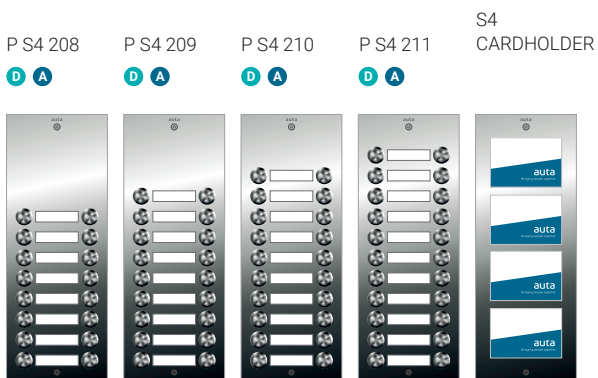

stainless steel

D DIGITAL
A ANALOG

SERIES 4

Dimensions:
Entry panel: 330 x 130 mm
Mounting box: 319 x 130 x 60 mm

REF.		DESCRIPTION
D	A	
773416	943416	P S4 106
773417	943417	P S4 107
773418	943418	P S4 108
773426	943426	P S4 206
773427	943427	P S4 207
773428	943428	P S4 208
773429	943429	P S4 209
773430	943430	P S4 210
773431	943431	P S4 211
	946400	S4 CARDHOLDER

REF.		DESCRIPTION
D	A	
776416	946416	T/P S4 106
776417	946417	T/P S4 107
776418	946418	T/P S4 108
776426	946426	T/P S4 206
776427	946427	T/P S4 207
776428	946428	T/P S4 208