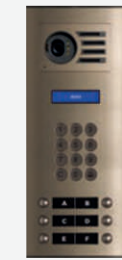

Systems compatibility

ENTRY PANELS

MONITORS/ HANDSETS

compact

compact
ALPHANUMERIC

stainless
steel

stainless
steel
ALPHANUMERIC

neos

compact

FLUSH
SURFACE
AUDIO
AUDIO/VIDEO

FLUSH
SURFACE
AUDIO
AUDIO/VIDEO

FLUSH
SURFACE
AUDIO
AUDIO/VIDEO

FLUSH
SURFACE
AUDIO
AUDIO/VIDEO

SURFACE
DESK MOUNT
AUDIO
AUDIO/VIDEO

SURFACE
DESK MOUNT
AUDIO
AUDIO/VIDEO

2W TWO WIRES	✓	✓	✓	✓	✓ COMING SOON	✓
VISUAL TECH	✓	✓	✓	✓	✓	✓
PLUG & PLAY / ISO	✓	✓	✓	✓	✓	✓
COAX COAXLESS	✓	✓	✓	✓	✓	✓
INTERCOM	✓	✓	✓	✓		✓
ANALOG	✓		✓		✓ HANDSET ONLY	✓ HANDSET ONLY