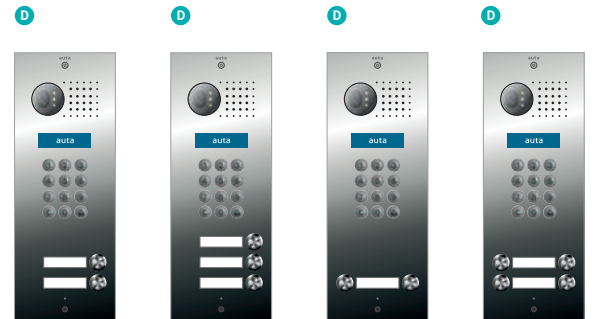

D DIGITAL

SERIES 4

Dimensions:
Entry panel: 330 x 130 mm
Mounting box: 319 x 130 x 60 mm

AUDIO

F S4 102 ALPHANUM F S4 103 ALPHANUM F S4 201 ALPHANUM F S4 202 ALPHANUM

AUDIO + VIDEO

FV S4 102 ALPHANUM FV S4 103 ALPHANUM FV S4 201 ALPHANUM FV S4 202 ALPHANUM