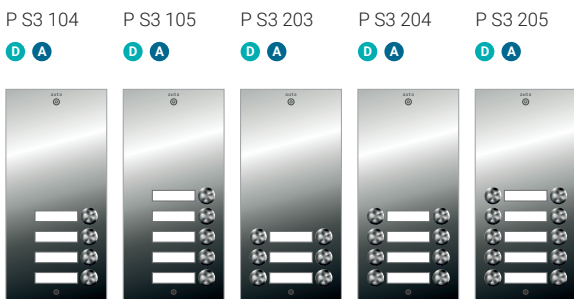

COAX SYSTEM	77	VISUALTECH SYSTEM	79
COAXLESS SYSTEM	78	2 WIRES SYSTEM	69

stainless steel

D DIGITAL
A ANALOG

SERIES 3

Dimensions:
Entry panel: 262 x 130 mm
Mounting box: 248 x 130 x 60 mm

REF.		DESCRIPTION
D	A	
773314	943314	P S3 104
773315	943315	P S3 105
773323	943323	P S3 203
773324	943324	P S3 204
773325	943325	P S3 205
773326	943326	P S3 206
773327	943327	P S3 207
773328	943328	P S3 208
	946300	S3 CARDHOLDER