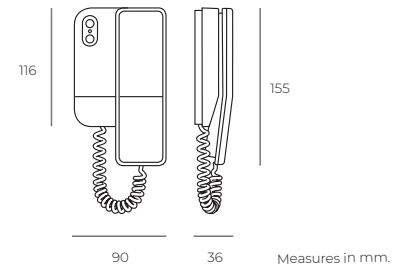

neos

HANDSET

For installations with no video

- Door opening
  Call to porter
- Auxiliary
  Self-starting
  Ringtones / call volume