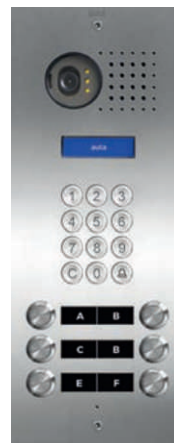

stainless steel

stainless steel
ALPHANUMERIC