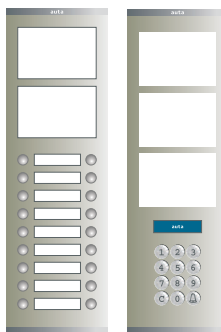

T/T S5 209 D A   T/T/T S5 KEYPAD D

REF.		DESCRIPTION
D	A	
652413	852413	T/T S4 103
652414	852414	T/T S4 104
652415	852415	T/T S4 105
652416	852416	T/T S4 106
652423	852423	T/T S4 203
652424	852424	T/T S4 204
652425	852425	T/T S4 205
652426	852426	T/T S4 206
652401	852401	T/T S4 101 AUTA KEY
652402		T/T S4 KEYPAD

REF.		DESCRIPTION
D	A	
652517	852517	T/T S5 107
652518	852518	T/T S5 108
652519	852519	T/T S5 109
652527	852527	T/T S5 207
652528	852528	T/T S5 208
652529	852529	T/T S5 209
.....		
653502		T/T/T S5 KEYPAD