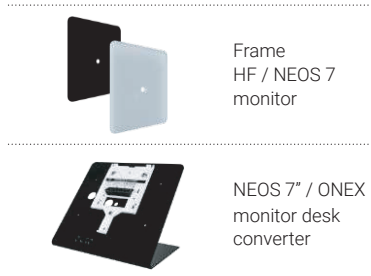

HANDSFREE + HANDSET

Dimensions: 185 x 155 x 24 mm
 Finishes: White & Black
 Installation: Surface
 LCD 4,3" format 16:9

NEOS
HANDSFREE
+ HANDSET
White

NEOS
HANDSFREE
+ HANDSET
Black

HANDSFREE

Dimensions: 125 x 155 x 24 mm
 Finishes: White & Black
 Installation: Surface
 LCD 4,3" format 16:9

NEOS
HANDSFREE
White

NEOS
HANDSFREE
Black

	REF.		DESCRIPTION
 <p>Frame HF / NEOS 7 monitor</p>	751810	<input type="radio"/>	VISUALTECH WHITE HANDSET NEOS MONITOR
	751820	<input checked="" type="radio"/>	VISUALTECH BLACK HANDSET NEOS MONITOR
	751814	<input type="radio"/>	VISUALTECH WHITE HANDSFREE NEOS MONITOR
	751824	<input checked="" type="radio"/>	VISUALTECH BLACK HANDSFREE NEOS MONITOR
 <p>NEOS HF monitor desk converter</p>	751899		NEOS MONITOR WALL BRACKET
	730186		NEOS HANDSFREE MONITOR DESK CONVERTER
	730187		NEOS HANDSET MONITOR DESK CONVERTER
 <p>NEOS HANDSET monitor desk converter</p>	730188	<input checked="" type="radio"/>	BLACK FRAME HANDSET NEOS MONITOR 220 X 200
	730189	<input checked="" type="radio"/>	BLACK FRAME HF / NEOS 7 NEOS MONITOR 220 X 200
	730190	<input type="radio"/>	WHITE FRAME HANDSET NEOS MONITOR 220 X 200
	730191	<input type="radio"/>	WHITE FRAME HF / NEOS 7 NEOS MONITOR 220 X 200

neos 7"

HANDSFREE

HANDSFREE

Dimensions: 185 x 155 x 25 mm
 Finishes: Black
 Installation: Surface with
 universal box 60 x 60
 LCD 7" screen

NEOS 7"
HANDSFREE

Frame
HF / NEOS 7
monitor

NEOS 7" / ONEX
monitor desk
converter