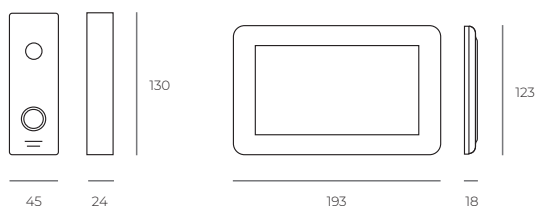

Management through Smartphone or Tablet

Integrated 5 dBi antenna

FREE PROX entry panel

HD video sensor

145° Wide angle optics up to 145° with **WDR system**

EM access control

Power supply

Includes all necessary items for its installation: visor and mounting box or surface box