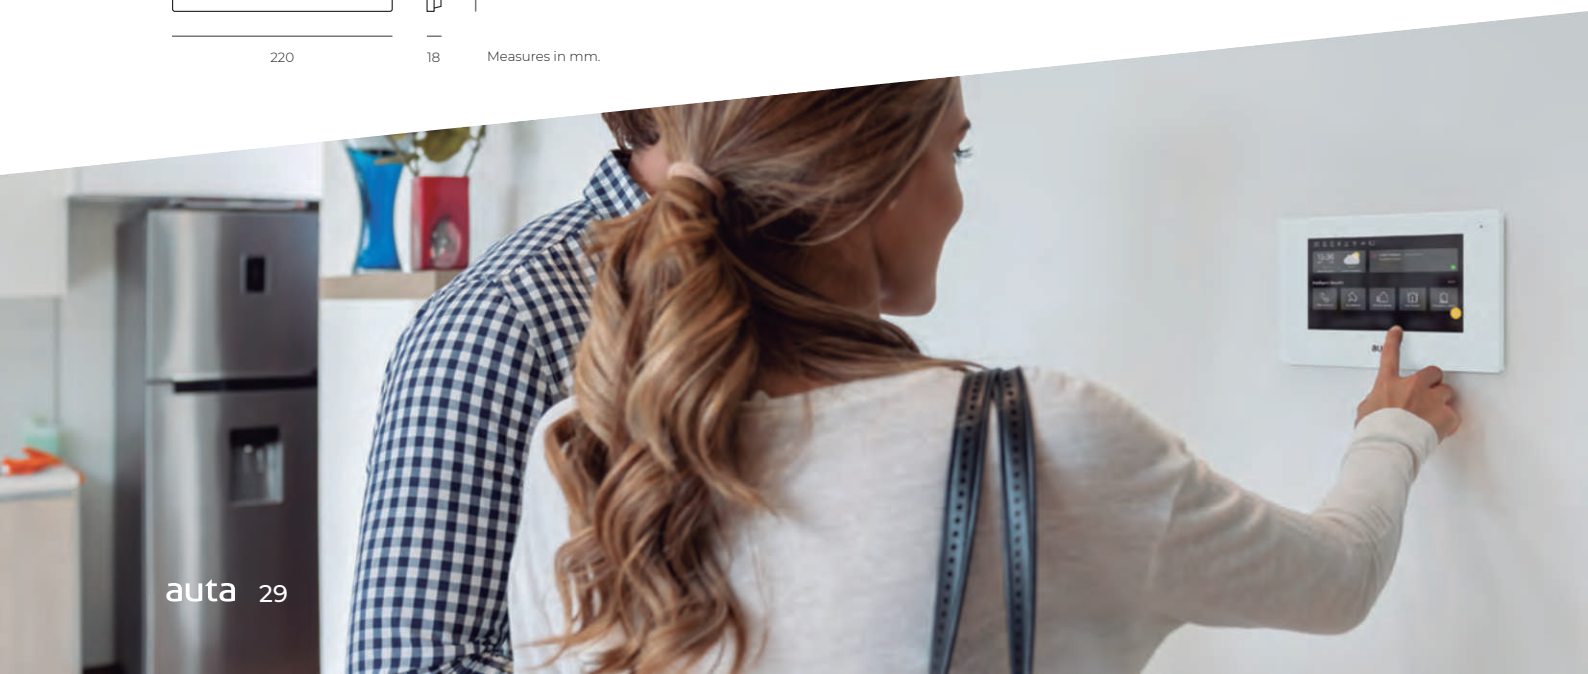

It allows intercommunication between flats, as well as the dissemination of messages within the same flat.

"Panic" function, allows you to send a panic call to central guard porter.