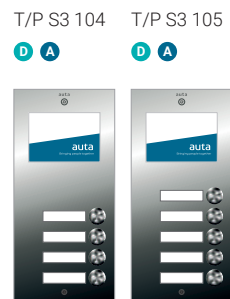

COAX SYSTEM	77	VISUALTECH SYSTEM	79
COAXLESS SYSTEM	78	2 WIRES SYSTEM	69

stainless steel

D DIGITAL
A ANALOG

SERIES 3

Dimensions:
Entry panel: 262 x 130 mm
Mounting box: 248 x 130 x 60 mm

REF.		DESCRIPTION
D	A	
773314	943314	P S3 104
773315	943315	P S3 105
773323	943323	P S3 203
773324	943324	P S3 204
773325	943325	P S3 205
773326	943326	P S3 206
773327	943327	P S3 207
773328	943328	P S3 208
	946300	S3 CARDHOLDER