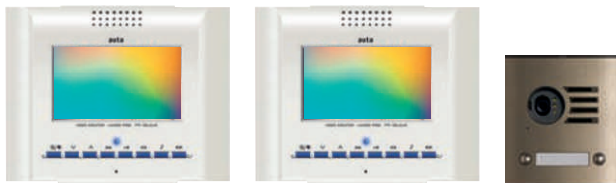

747702 2 KIT KVD-2 E-COMPACT WHITE

651161	1	COMPACT ENTRY PANEL FV S1 201
509021	1	MOUNTING BOX SERIES 1
509074	1	AAUDIO/VIDEO COAX MODULE S1
751311	2	E-COMPACT MONITOR
750920	2	E-COMPACT MONITOR WALL BRACKET
750498	1	COAX VIDEO DISTRIBUTOR
715303	1	ALV-1'5A / 24VDC POWER SUPPLY