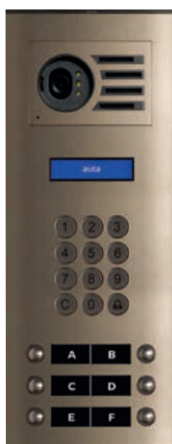

INTERCOM

System

Intercommunication in homes. Up to 15 indoor units in the house.

Inner intercommunication, ideal for offices and commercial premises. Up to 63 indoor units.

Entry panels

compact

compact
ALPHANUMERIC