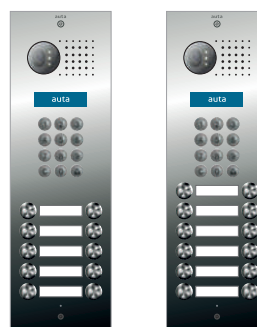

REF.	DESCRIPTION
D XX0514	F S5 104 ALPHANUM
XX0515	F S5 105 ALPHANUM
XX0516	F S5 106 ALPHANUM
XX0524	F S5 204 ALPHANUM
XX0525	F S5 205 ALPHANUM
XX0526	F S5 206 ALPHANUM

REF.	DESCRIPTION
D XX5514	FV S5 104 ALPHANUM
XX5515	FV S5 105 ALPHANUM
XX5516	FV S5 106 ALPHANUM
XX5524	FV S5 204 ALPHANUM
XX5525	FV S5 205 ALPHANUM
XX5526	FV S5 206 ALPHANUM

The first 2 digits of the reference (XX1301) must be replaced depending on the system chosen for the installation

COAX SYSTEM	77	VISUALTECH SYSTEM	79
COAXLESS SYSTEM	78	2 WIRES SYSTEM	69