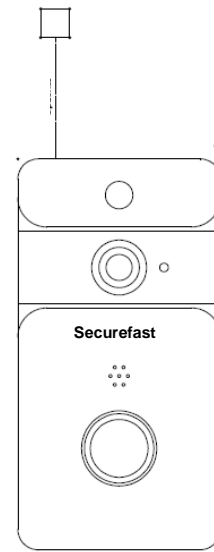

AML5C IP53 Video Doorbell with Chime

Technical Information	
Resolution	1280*720
Field of viewing angle	166 degree
IR LED	6pcs 850nm
Wi-Fi (2.4GHz)	802.11b/g/n supported
Audio	Two way speaking
Recording	Micro SD Card (8/16/32GB) not included in the package
Push	Quick push for 2 seconds to wake up for 600ms
Prompting	Press/PIR/cell phone positive waking up
Waterproof	IP53 (Rain Proof)
Battery	3200mAh (Low power warning on app)
Material	Black and silver plastic
Size (H-W-D)	135 x 70 x 30 mm (main unit)
Charging	Via standard Micro USB cable (not supplied)