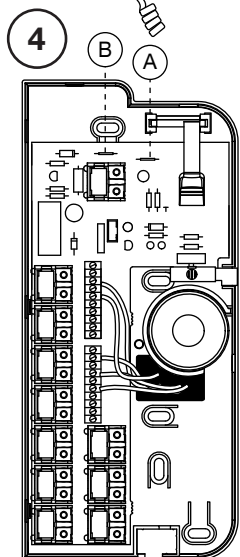

- 1= U1
- 2= U2
- 3= U3
- 4= U4
- 5= U5
- 6= U6
- 7= U7
- = U8
- : = U9
- :: = U10