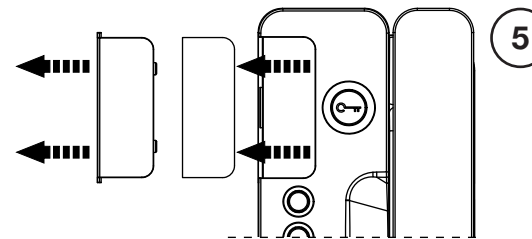

- 1= U1
- 2= U2
- 3= U3
- 4= U4
- 5= U5
- 6= U6
- 7= U7
- = U8
- : = U9
- :: = U10

ACCESSORIES

Ref. 1140/51 Table mounting stand.

- Door phone 1140/12 is already equipped with buzzer for differentiated calls (terminals +/- and -/~). No additional resistor needs to be connected to the terminals for installation in systems with relay devices Ref. 788/51 and 788/54. The resistor is built into the buzzer circuit in this case.

(A) Jumper between terminals 6-10 to be cut in intercom systems.

(B) Connection jumper between terminals 10 and -/~ to be cut to separate buzzer ground from door phone ground.