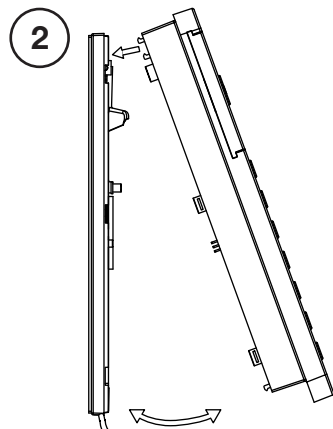

- 1= U1
- 2= U2
- 3= U3
- 4= U4
- 5= U5
- 6= U6
- 7= U7
- = U8
- : = U9
- :: = U10