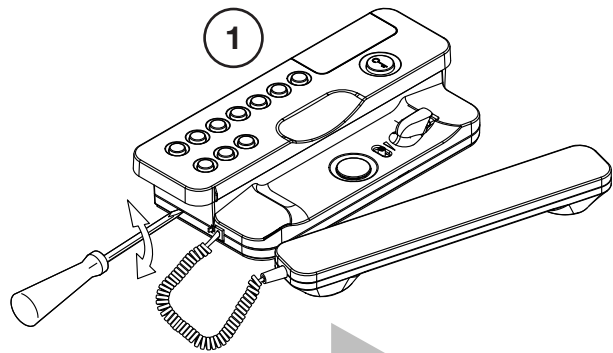

- 1= U1
- 2= U2
- 3= U3
- 4= U4
- 5= U5
- 6= U6
- 7= U7
- = U8
- : = U9
- :: = U10