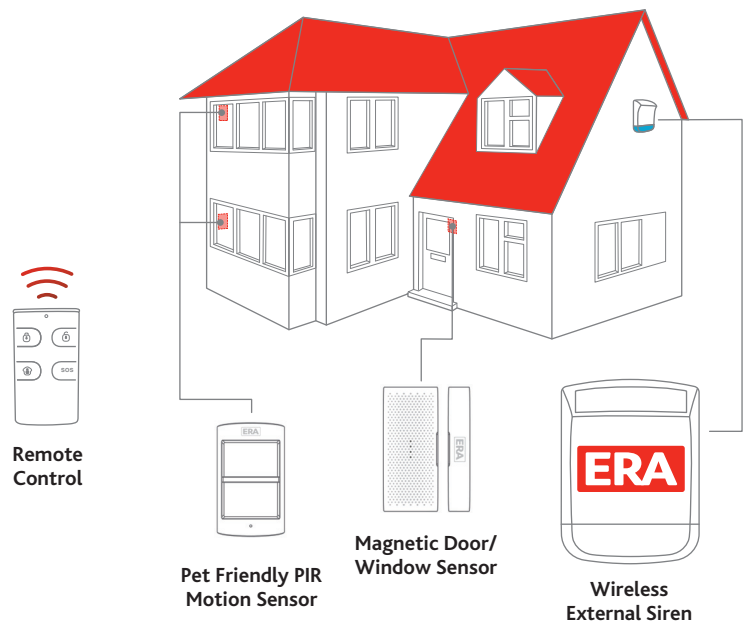

Door/Window Sensor

Model No	EMAG
Power Supply	DC 6V (CR2032 Lithium Batteries x 2pcs)
Standby Current	≤35uA
Alarm Current	≤40mA
Transmitting Distance	≤80metres (in open field conditions)
Radio Frequency	433MHz
Housing Material	ABS Plastic
Operation Condition	Temperature: -10°C - 55°C Humidity: ≤80% (non-condensing)
Dimensions (L x W x H)	Transmitter: 71mm x 31.5mm x 15mm Magnet: 71mm x 12.5mm x 15mm

Remote Control

Model No	EREM
Power Supply	DC 3V (CR2025 Lithium Battery x 1pc)
Standby Current	≤35uA
Alarm Current	≤7mA
Transmitting Distance	≤80metres (in open field conditions)
Radio Frequency	433MHz
Housing Material	ABS Plastic
Operation Condition	Temperature: -10°C - 55°C Humidity: ≤80% (non-condensing)
Dimensions (L x W x H)	53mm x 31mm x 9.5mm

Alarm Kit EAN

5060215565003

Ordering Details

Product

ERA Valiant

Alarm kit ERA-VALIANT

Part No.

Additional Accessories

Pet Friendly PIR Sensor	EPIR
Door/Window Sensor	EMAG
Remote Control	EREM
Wifi HD Camera	IP116
Ceiling Mounted PIR Sensor	P700
Narrow Beam PIR Sensor	P800
Vibration Sensor	WD80
Smoke Detector	SMK500
Water Detector	WI210
Personal Alert Button	SOS100
Range Extender	RT101
Indoor Plug-in Siren	WS105
Solar Charged Siren	ESS260B
Replica Siren	ERS26B

Suggested Installation Layout

ERA reserves the right to change specification without notice. It is the responsibility of the householder or installer to ensure that the finished product meets any required safety and performance specification.

Packaging

Kit Content

Siren and Strobe (with back-up battery) x 1, Pet Friendly PIR Motion Sensor x 1, Door/Window Sensor x 1, Remote Control x 1, all Batteries, all Fittings, Instruction Manual.